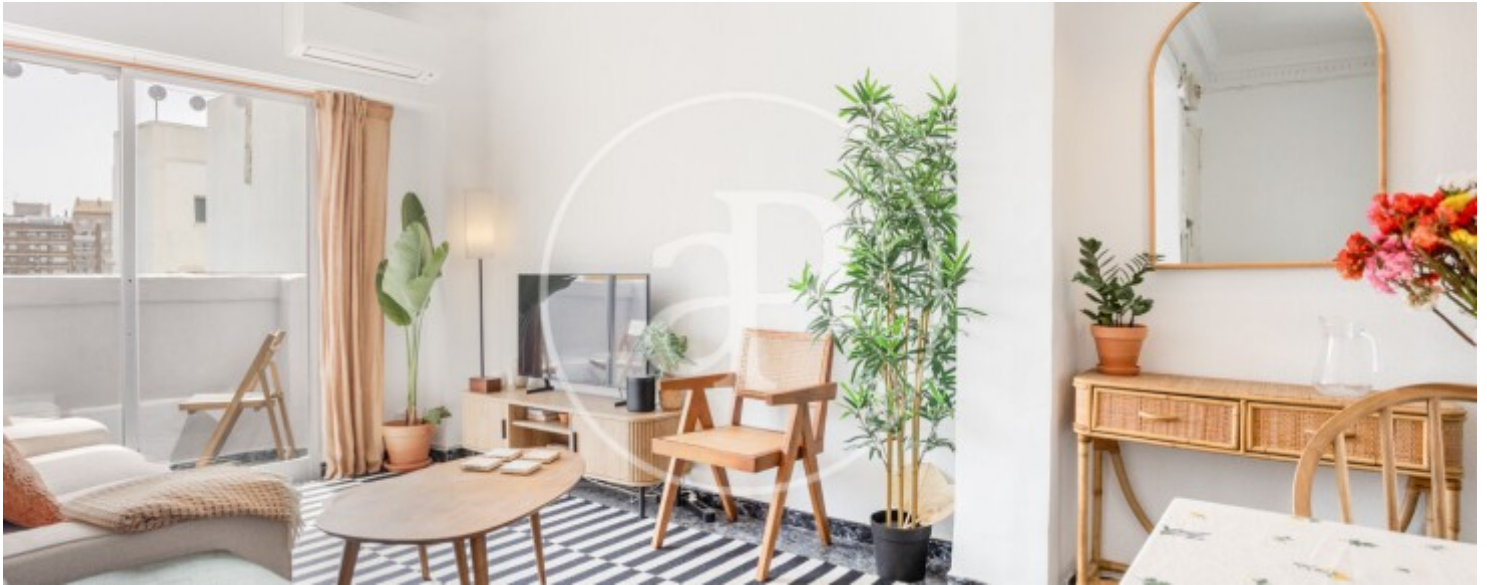

Monteolivete, Valencia

REF. AV2604032