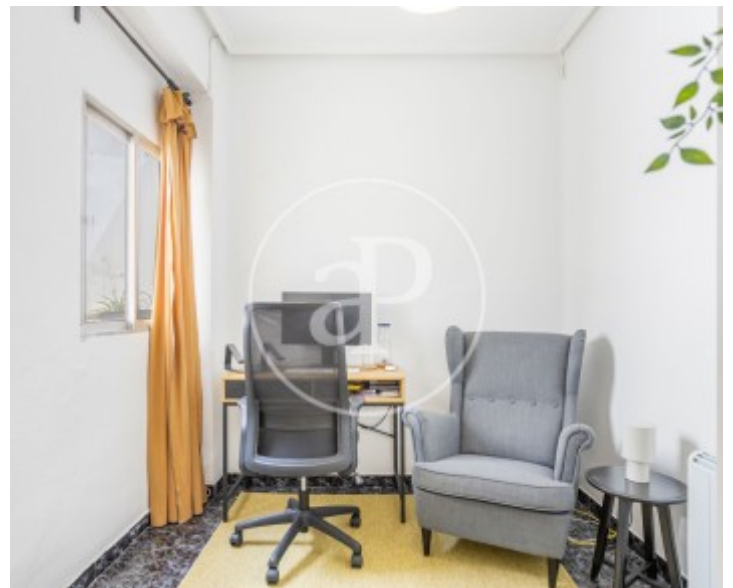

Monteolivete, Valencia

REF. AV2604032