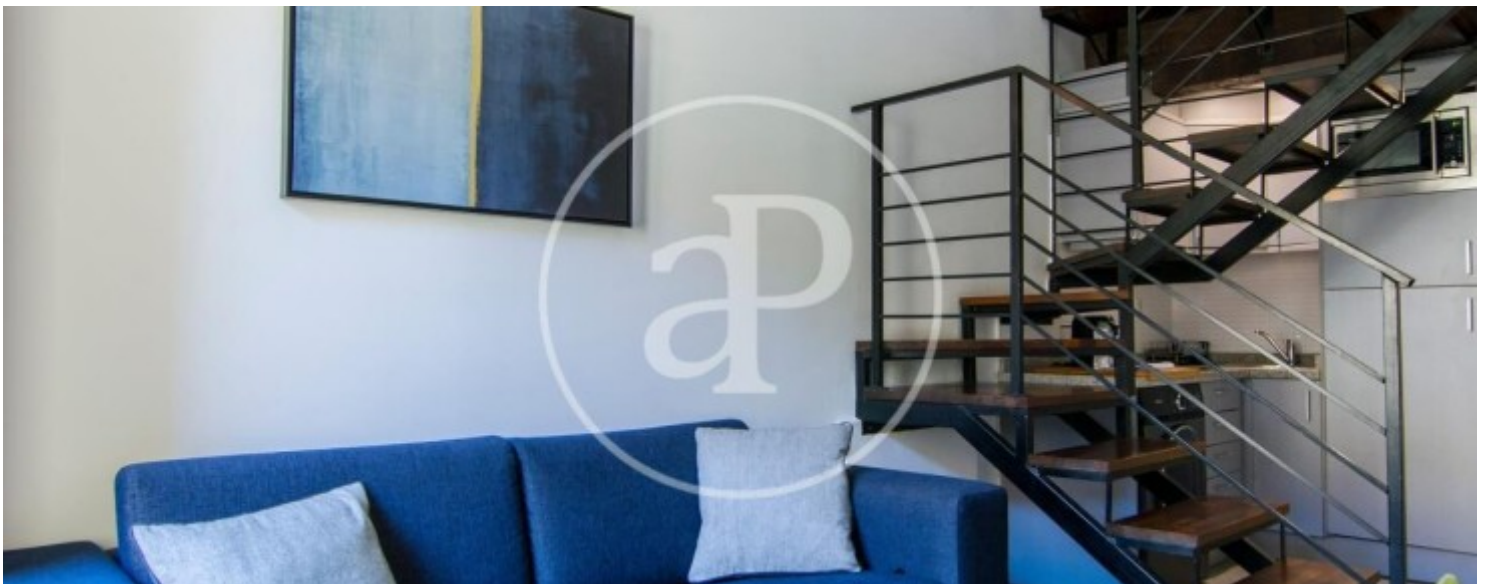

El Carme, Valencia

REF. VV2505040