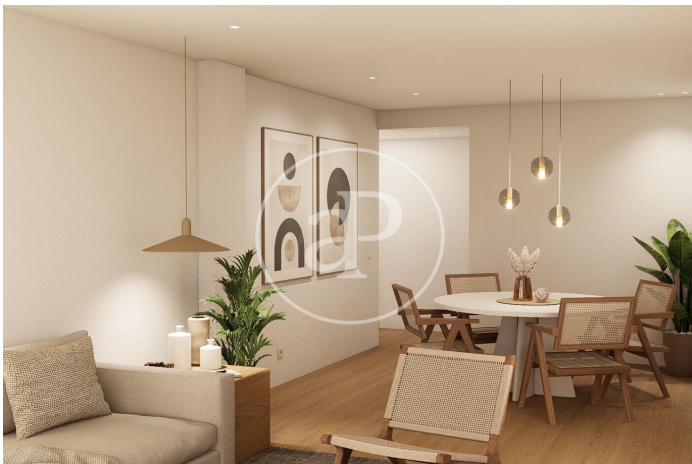

APROPERTIES
REAL ESTATE

Paseo de Gracia 85
Tel: 93 528 89 08
<https://www.aproperties.es>

(Ribes)

Ref: ONB2601001