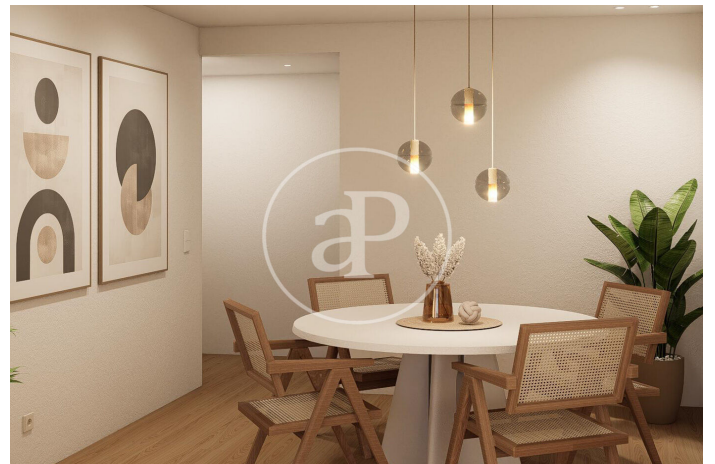

APROPERTIES
REAL ESTATE

Paseo de Gracia 85
Tel: 93 528 89 08
<https://www.aproperties.es>

(Ribes)

Ref: ONB2601001