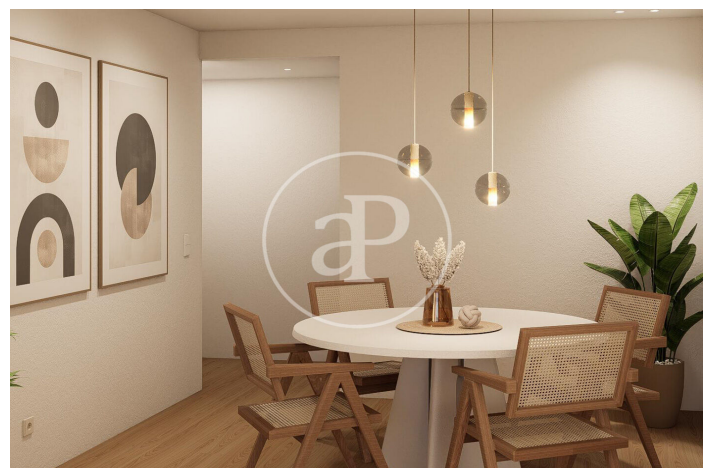

(Ribes)

Ref: ONB2601001