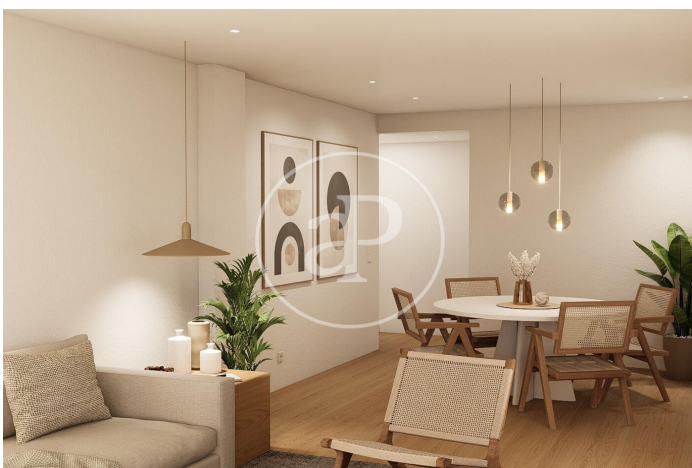

(Ribes)

Ref: ONB2601001