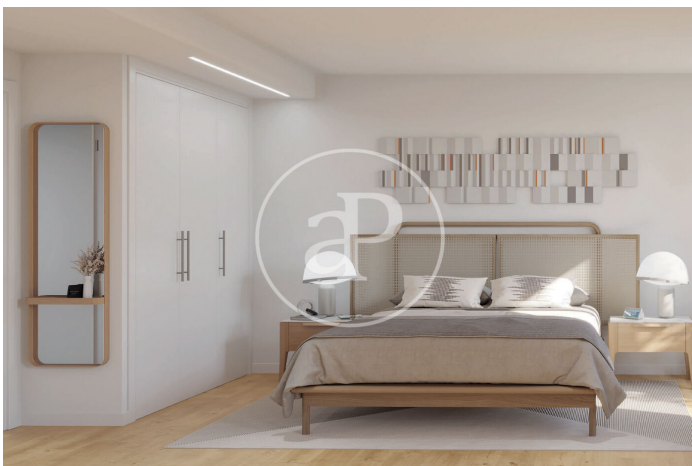

(Premià de Dalt)

Ref: ONB2411003