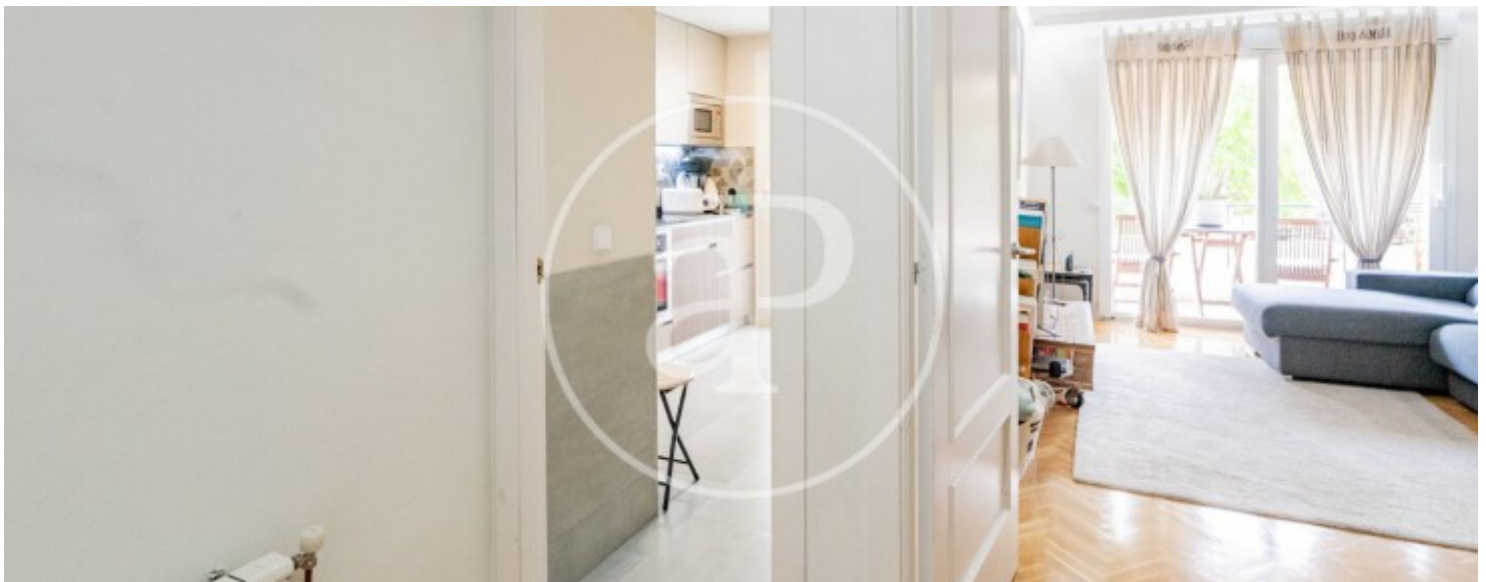

Zona Avenida de Europa, Pozuelo

REF. VMO2605013