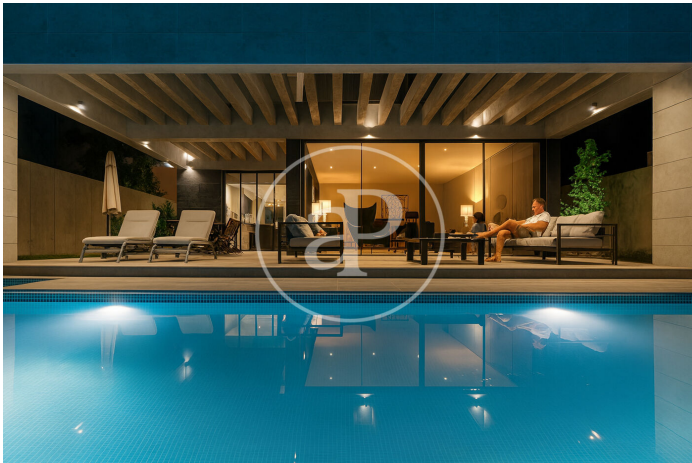

(Monte Alina)

Ref: ONM2509003

The information about any property is not binding to any offer or contract. Any verbal or written declaration made by aProperties with regards to the value or condition of the property should not be considered accurate or factual. The pictures make reference to some parts of the property at the times that they were taken. The areas, dimensions and distances that are given are approximate and should be checked by the client. The images are computer generated and are just an approximate indication of the real appearance of the property; these may change at any time. The information with regards to the property may also change at any time.

Contact us today for more information or to arrange a viewing

Tel: 91 800 54 65 apropertiesmadrid@aproperties.es <https://www.aproperties.es>