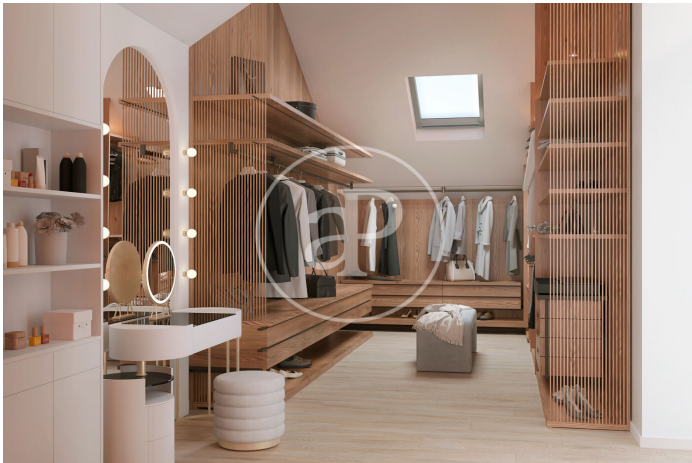

(Monte Alina)

Ref: ONM2509005

The information about any property is not binding to any offer or contract. Any verbal or written declaration made by aProperties with regards to the value or condition of the property should not be considered accurate or factual. The pictures make reference to some parts of the property at the times that they were taken. The areas, dimensions and distances that are given are approximate and should be checked by the client. The images are computer generated and are just an approximate indication of the real appearance of the property; these may change at any time. The information with regards to the property may also change at any time.

Contact us today for more information or to arrange a viewing

Tel: 91 800 54 65 apropertiesmadrid@aproperties.es <https://www.aproperties.es>