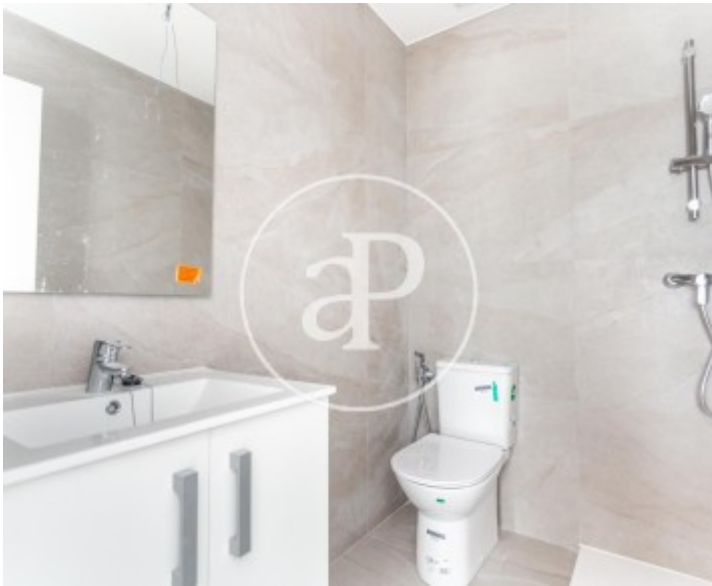

Paterna

REF. AV2204009-1

The information about any property is not binding to any offer or contract. Any verbal or written declaration made by aProperties with regards to the value or condition of the property should not be considered accurate or factual. The pictures make reference to some parts of the property at the times that they were taken. The areas, dimensions and distances that are given are approximate and should be checked by the client. The images are computer generated and are just an approximate indication of the real appearance of the property; these may change at any time. The information with regards to the property may also change at any time.

For **more information** or
to make an appointment

apropertiesvalencia@aproperties.es
Tel: 96 128 59 65
www.aproperties.es