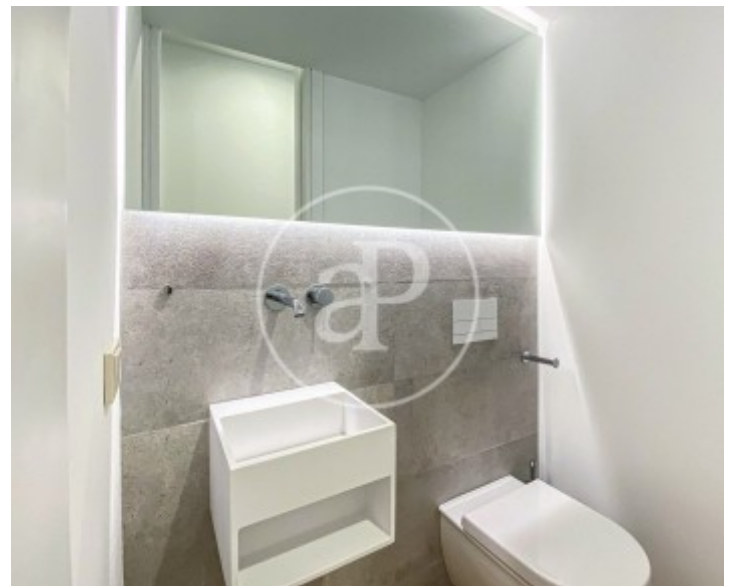

Born, Palma de Mallorca

REF. APMS2605012