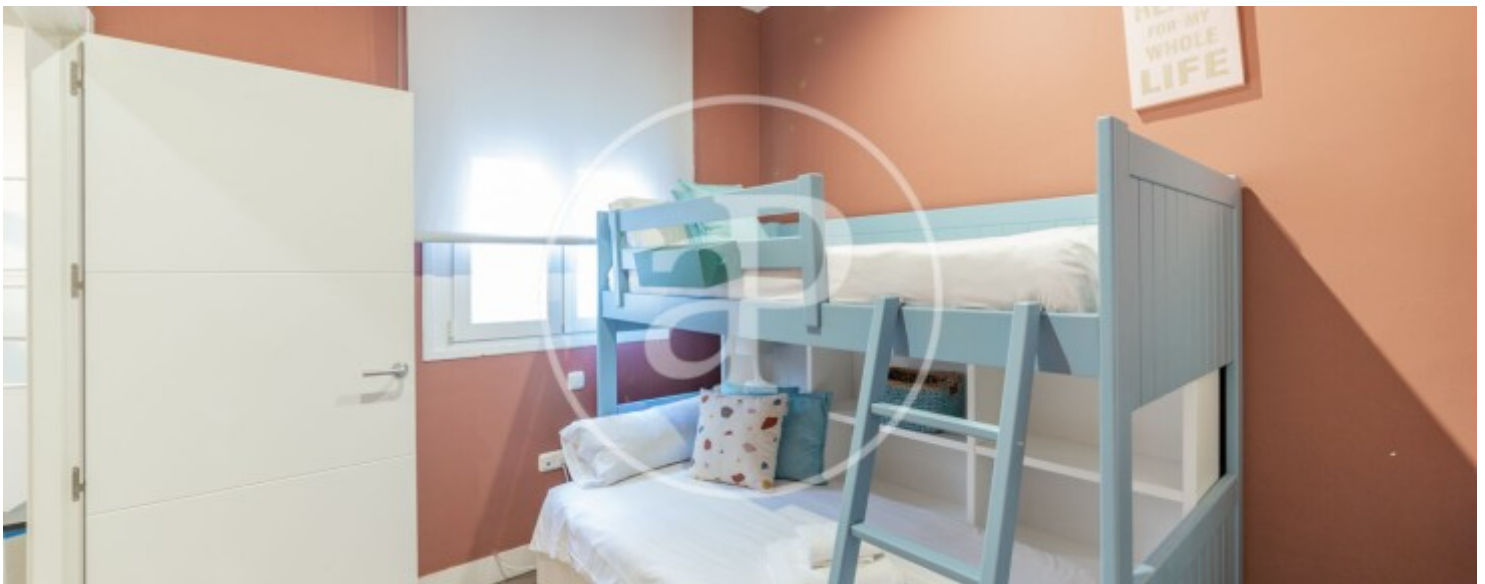

Palacio, Madrid

REF. AM2602018