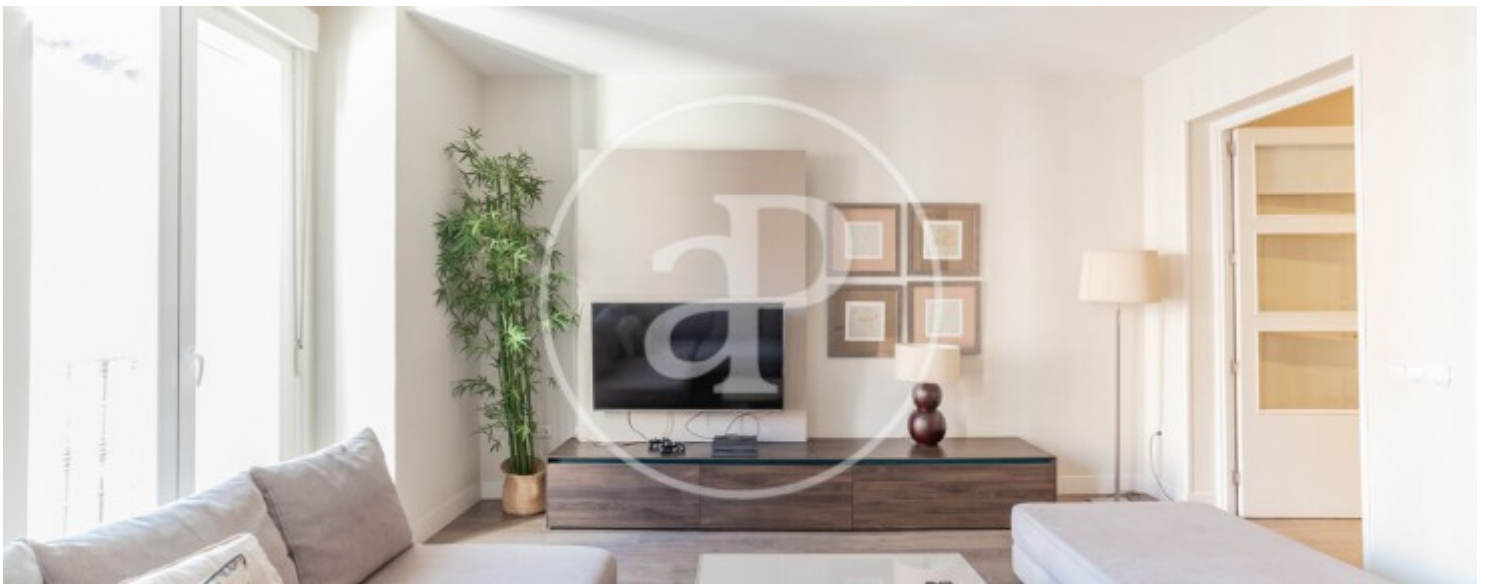

Palacio, Madrid

REF. AM2602018