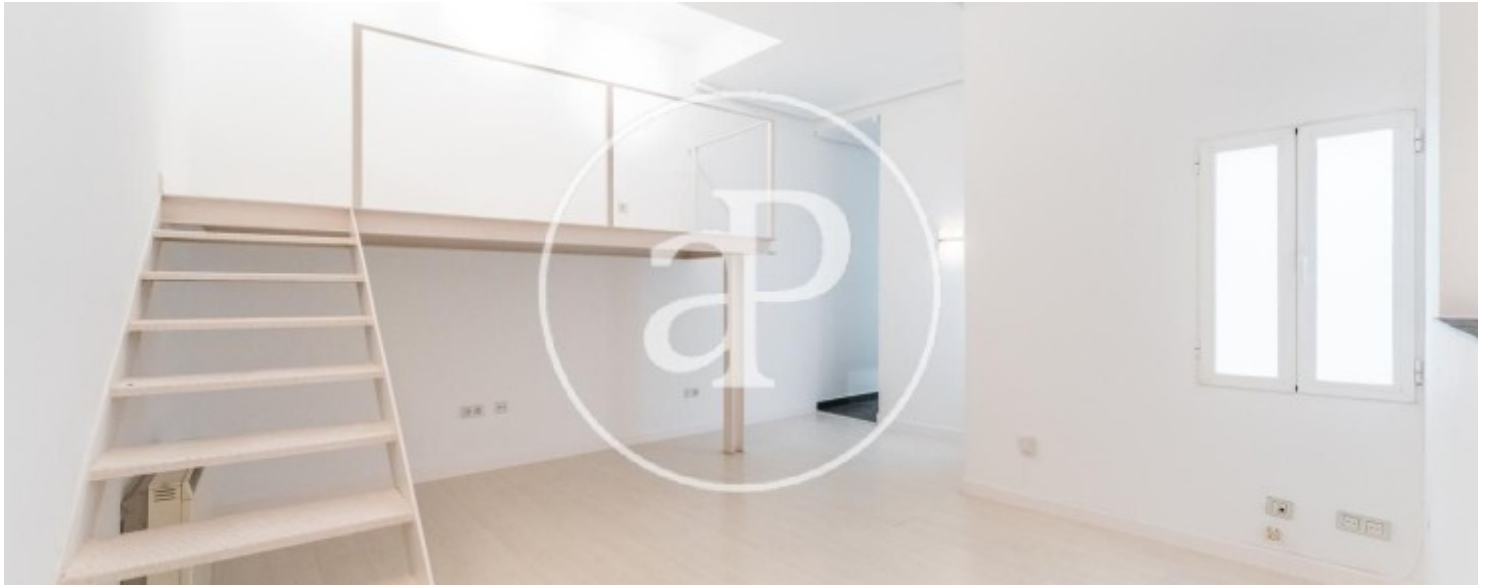

Palacio, Madrid

REF. AM2108032