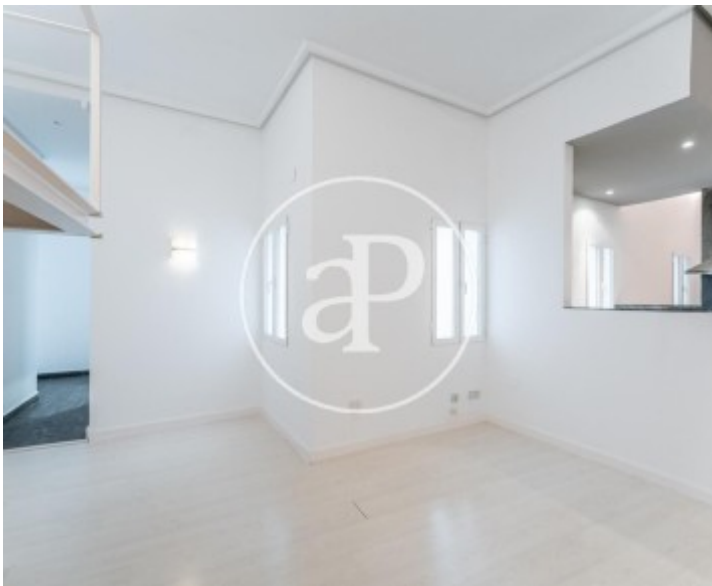

Palacio, Madrid

REF. AM2108032

The information about any property is not binding to any offer or contract. Any verbal or written declaration made by aProperties with regards to the value or condition of the property should not be considered accurate or factual. The pictures make reference to some parts of the property at the times that they were taken. The areas, dimensions and distances that are given are approximate and should be checked by the client. The images are computer generated and are just an approximate indication of the real appearance of the property; these may change at any time. The information with regards to the property may also change at any time.

For **more information** or
to make an appointment

apropertiesmadrid@aproperties.es
Tel: 91 800 54 65
www.aproperties.es