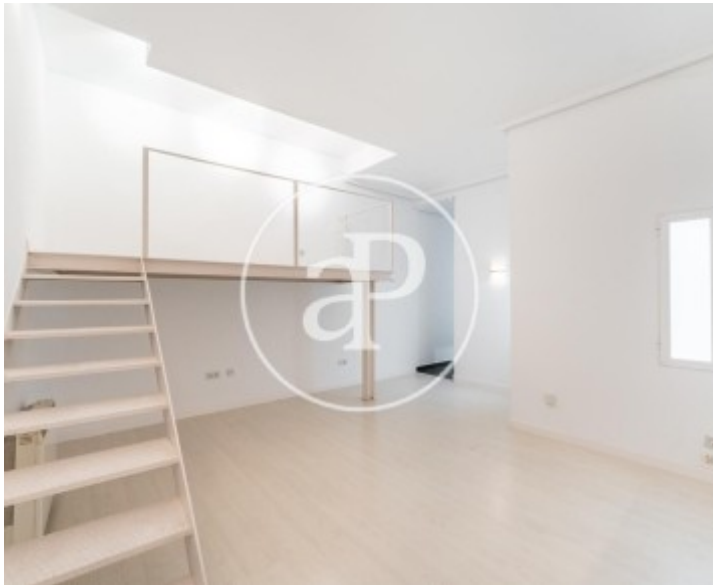

Palacio, Madrid

REF. AM2108032