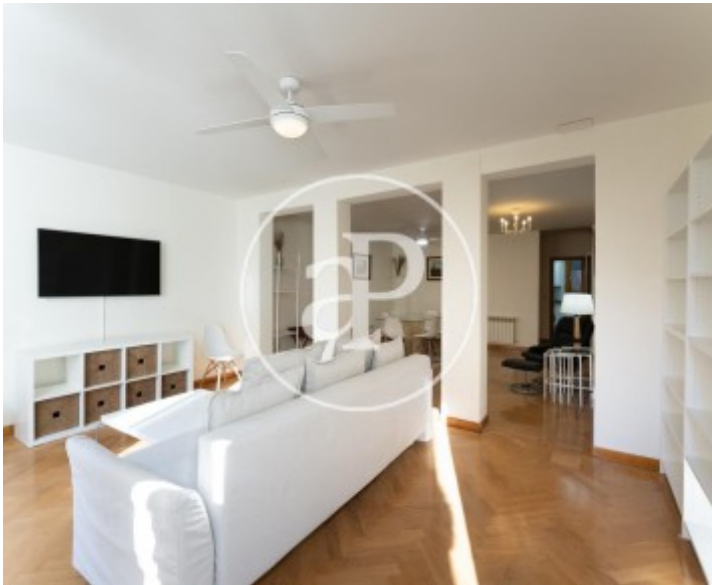

Palacio, Madrid

REF. AM2104084