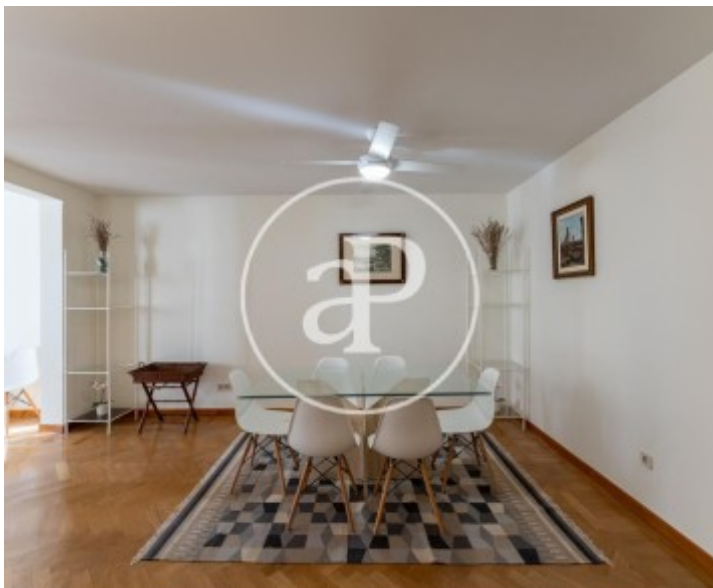

Palacio, Madrid

REF. AM2104084