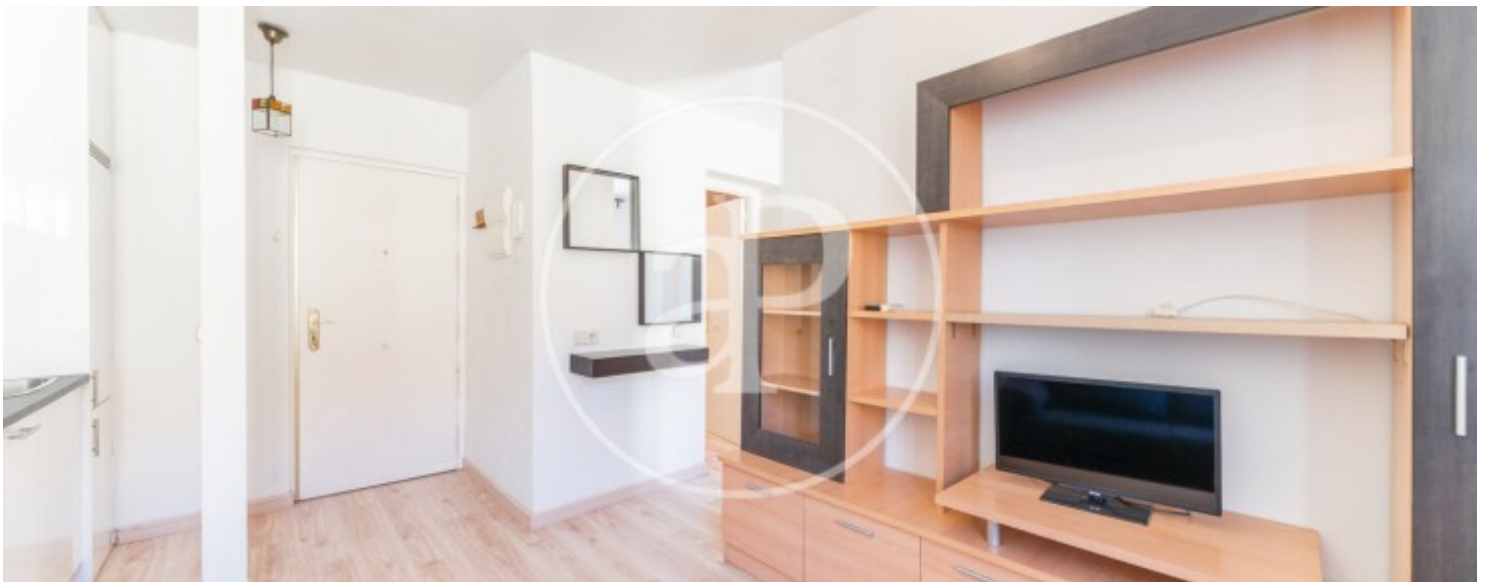

Palacio, Madrid

REF. AM2606040