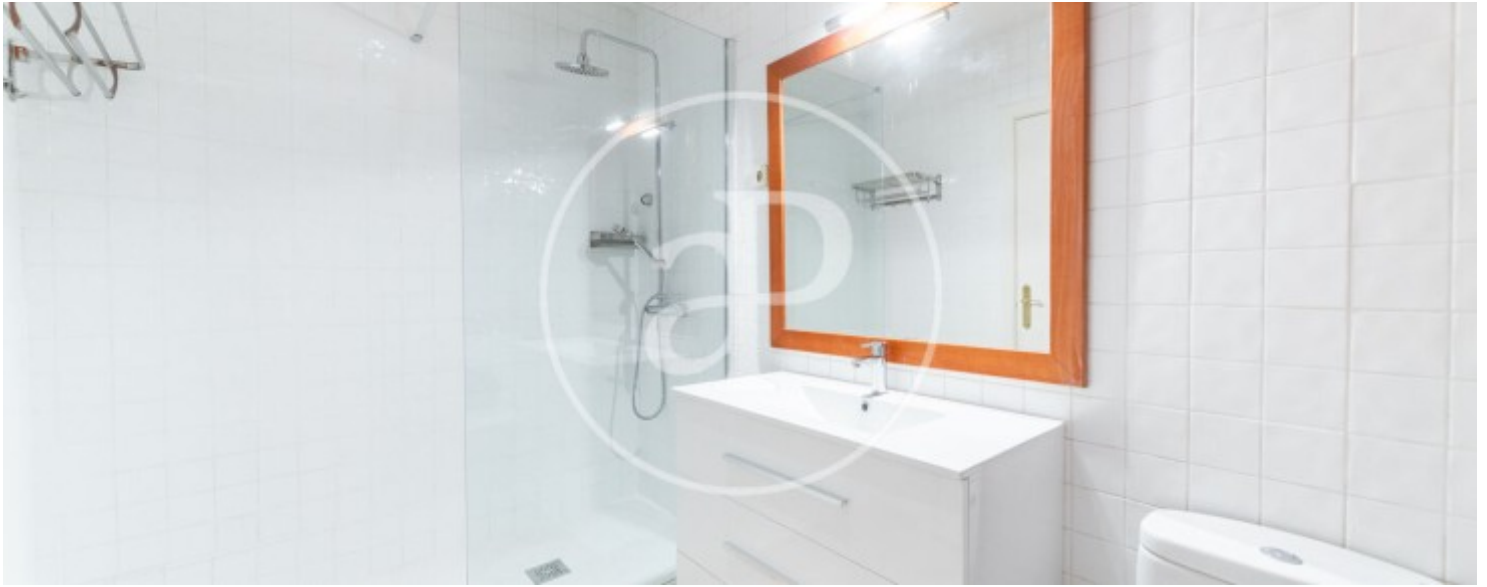

Palacio, Madrid

REF. AM2606040