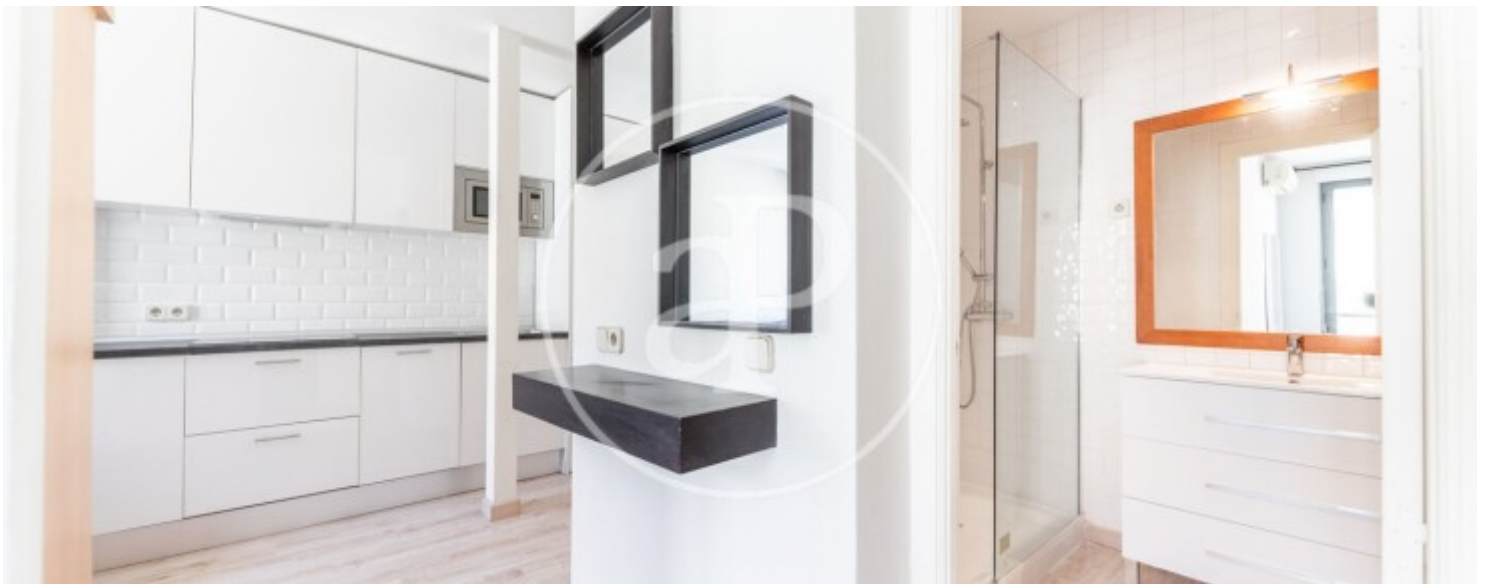

Palacio, Madrid

REF. AM2606040