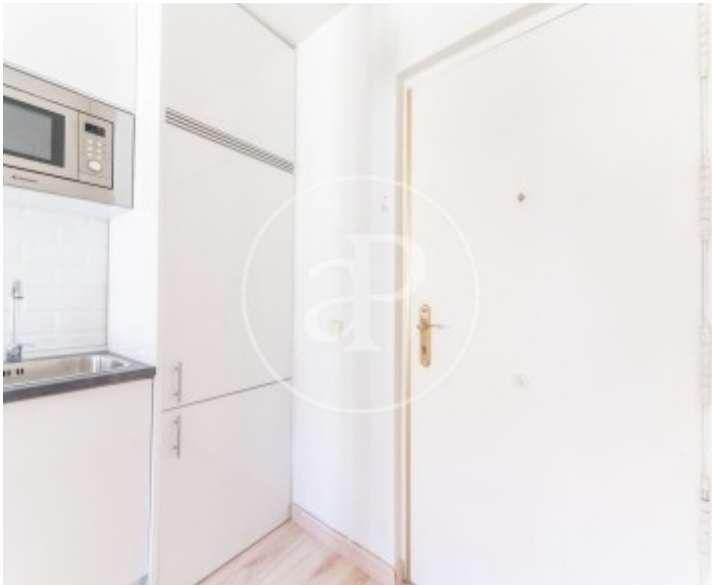

Palacio, Madrid

REF. AM2606040