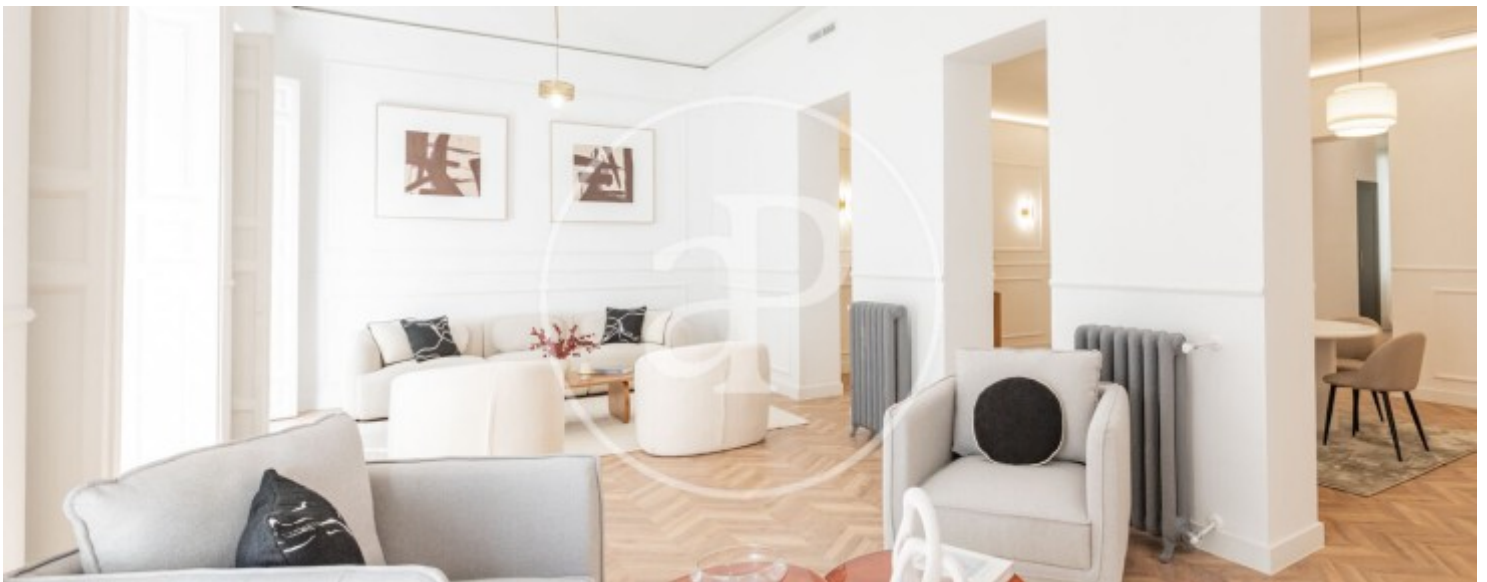

Palacio, Madrid

REF. VM2511007