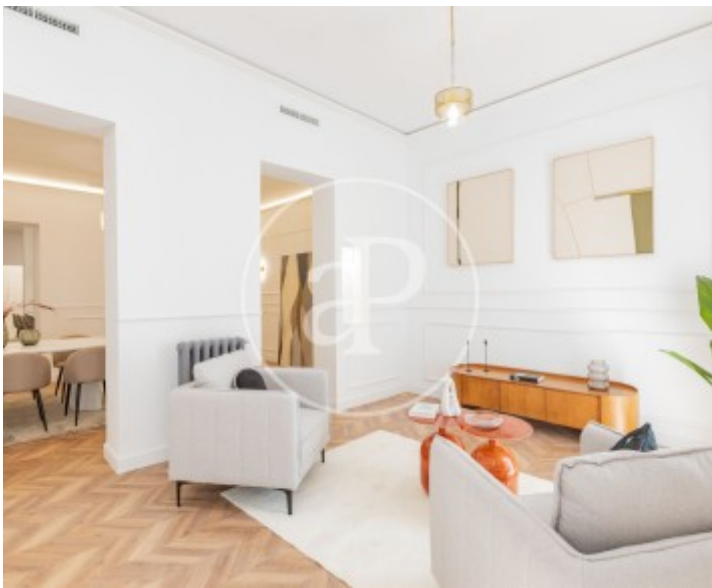

Palacio, Madrid

REF. VM2511007