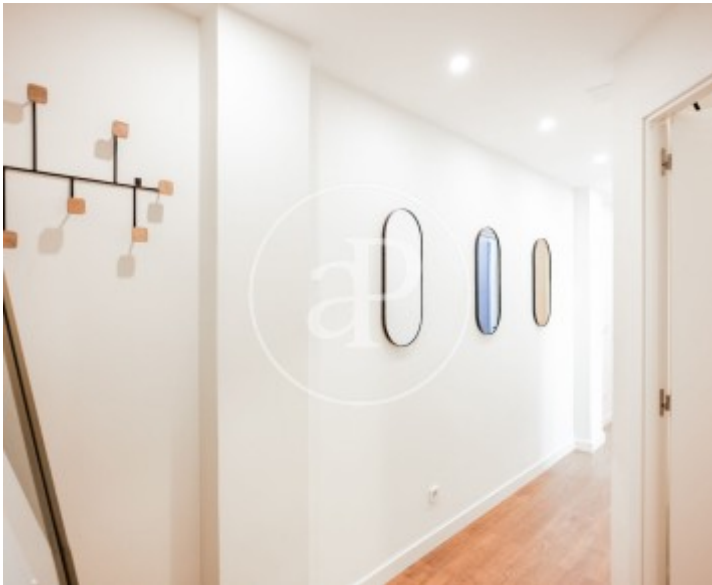

Lista, Madrid

REF. AM2606090