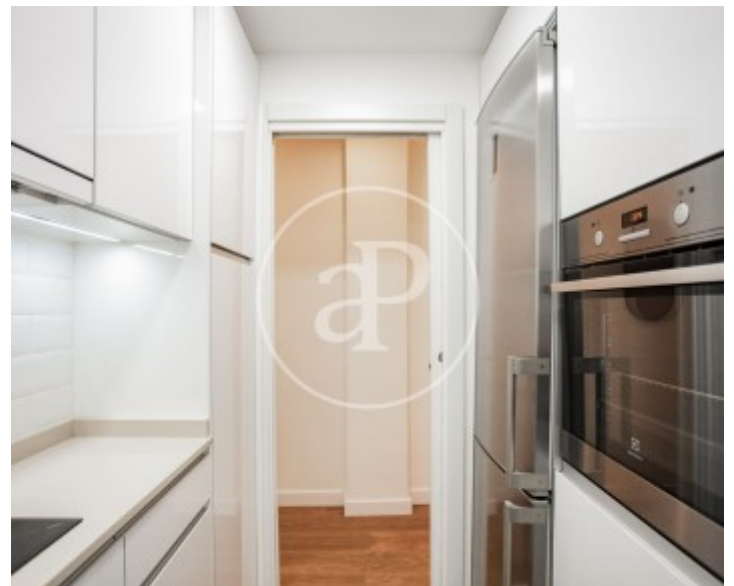

Lista, Madrid

REF. AM2606090