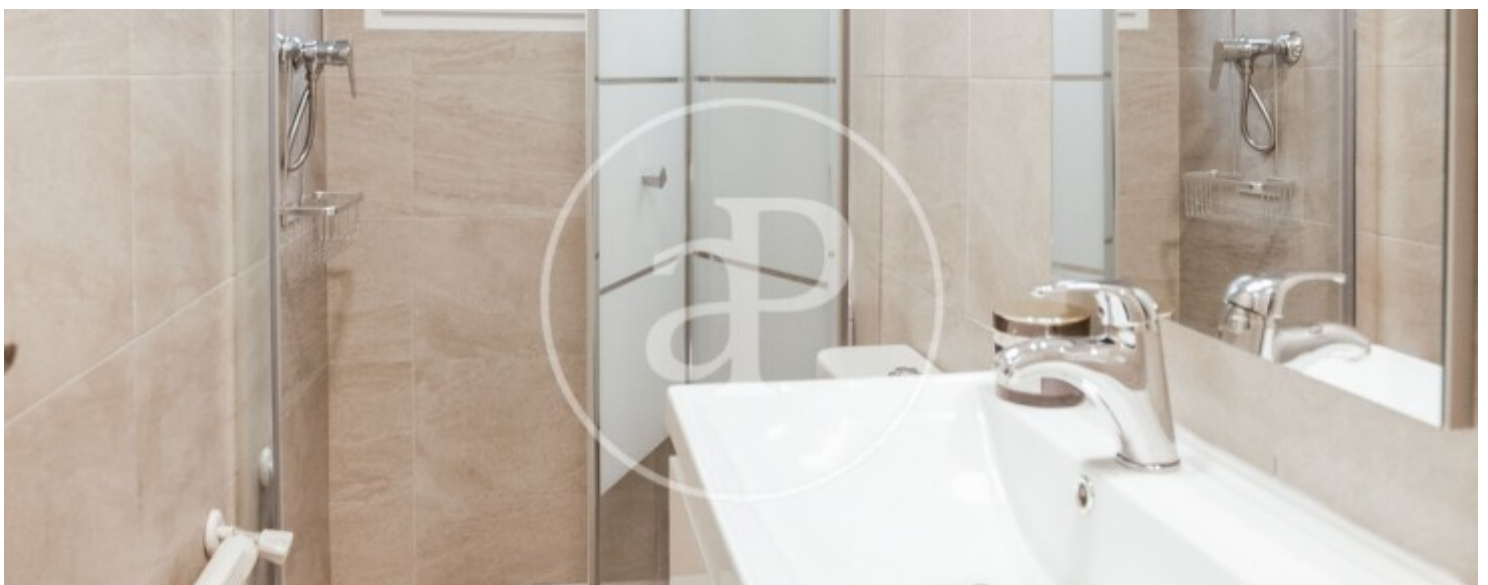

Lista, Madrid

REF. AM2606090