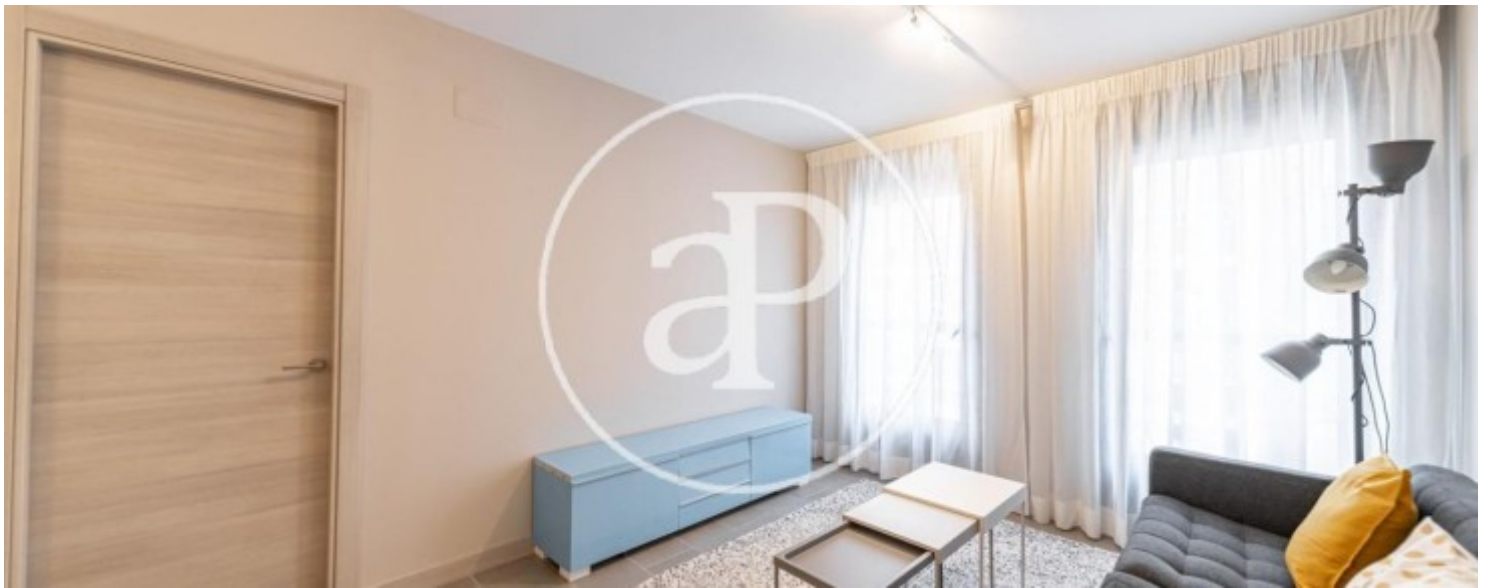

Fuente del Berro, Madrid

REF. AM2203084