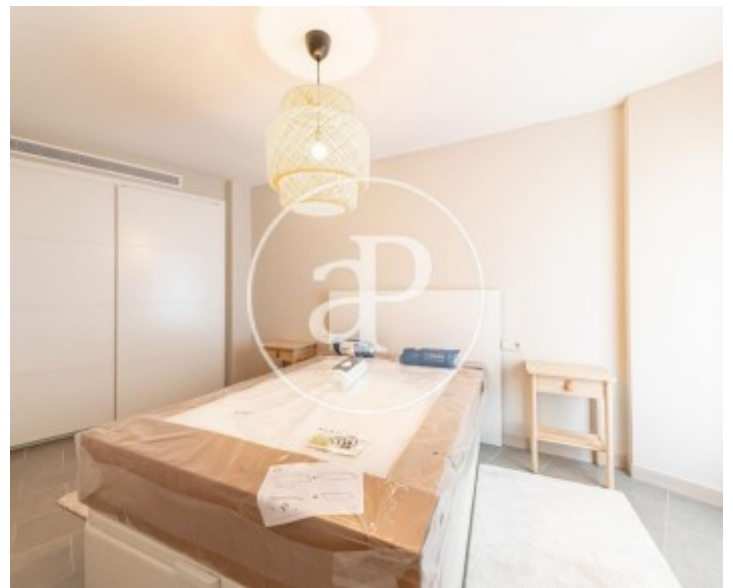

Fuente del Berro, Madrid

REF. AM2203084