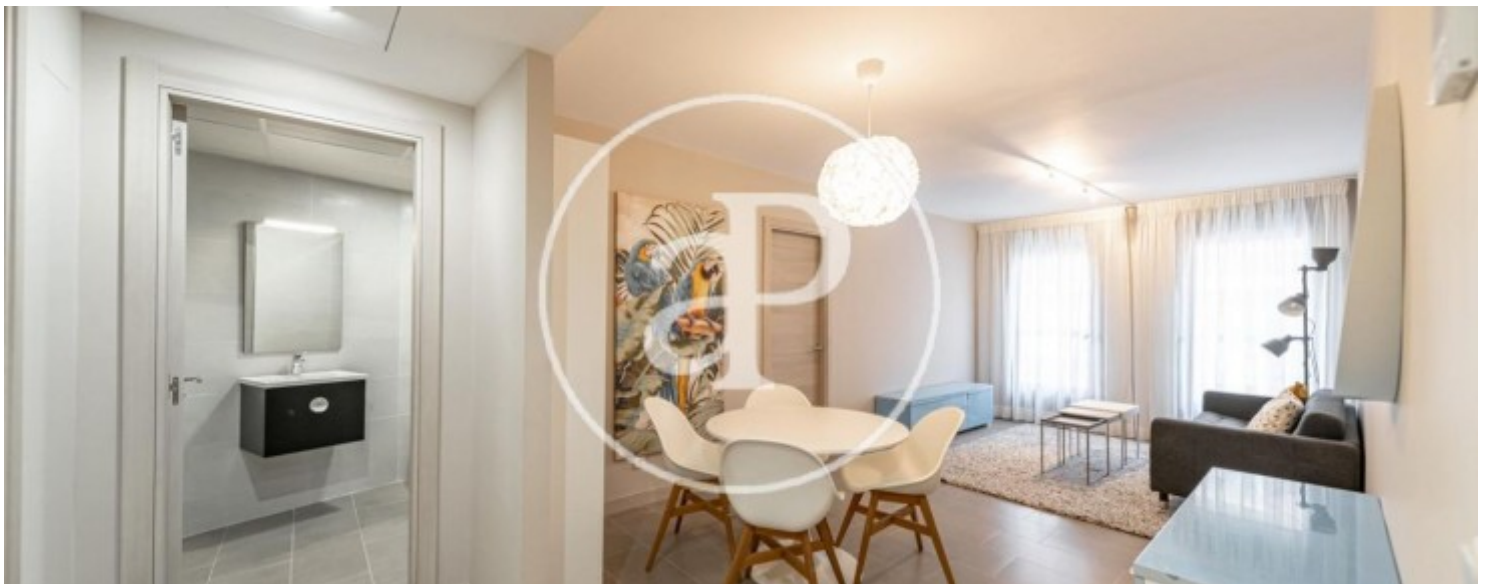

Fuente del Berro, Madrid

REF. AM2203084