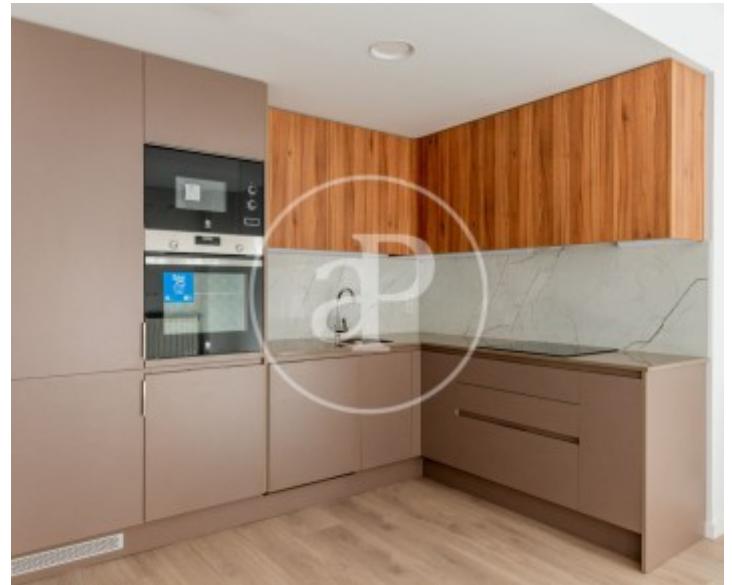

Fuente del Berro, Madrid

REF. AM2510059