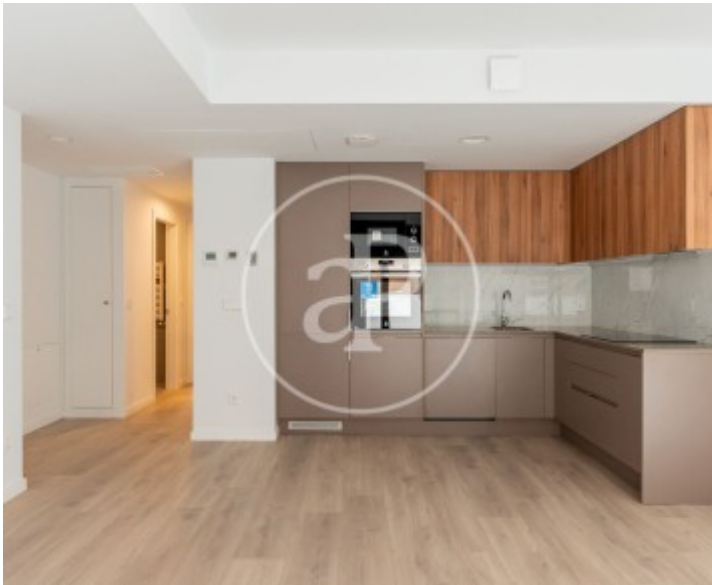

Fuente del Berro, Madrid

REF. AM2510059