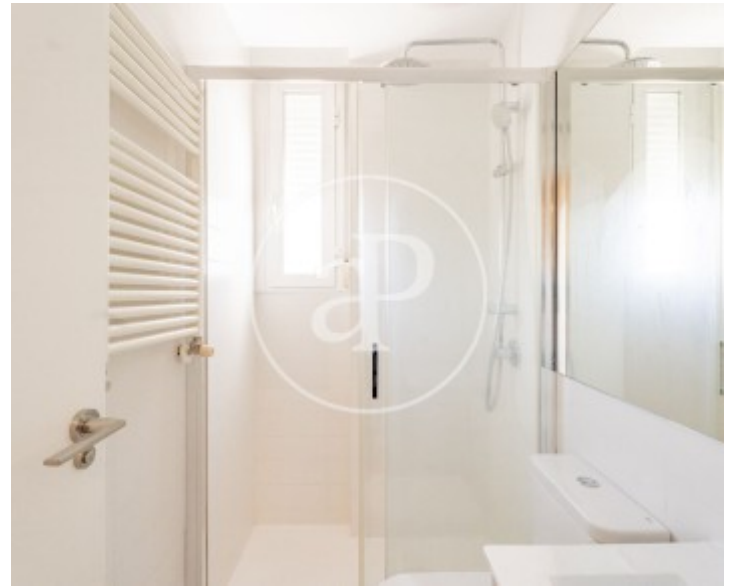

El Viso, Madrid

REF. AM2607028

The information about any property is not binding to any offer or contract. Any verbal or written declaration made by aProperties with regards to the value or condition of the property should not be considered accurate or factual. The pictures make reference to some parts of the property at the times that they were taken. The areas, dimensions and distances that are given are approximate and should be checked by the client. The images are computer generated and are just an approximate indication of the real appearance of the property; these may change at any time. The information with regards to the property may also change at any time.

For **more information** or
to make an appointment

apropertiesmadrid@aproperties.es
Tel: 91 800 54 65
www.aproperties.es