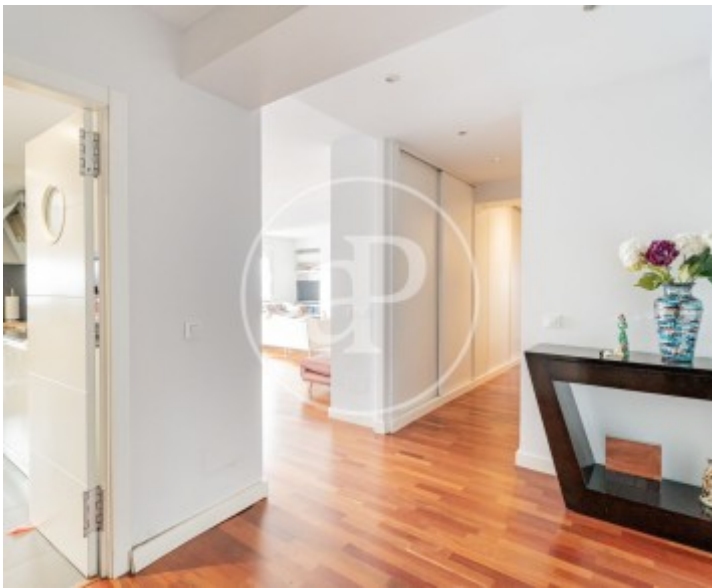

El Viso, Madrid

REF. VM2506040

The information about any property is not binding to any offer or contract. Any verbal or written declaration made by aProperties with regards to the value or condition of the property should not be considered accurate or factual. The pictures make reference to some parts of the property at the times that they were taken. The areas, dimensions and distances that are given are approximate and should be checked by the client. The images are computer generated and are just an approximate indication of the real appearance of the property; these may change at any time. The information with regards to the property may also change at any time.

For **more information** or
to make an appointment

apropertiesmadrid@aproperties.es
Tel: 91 800 54 65
www.aproperties.es