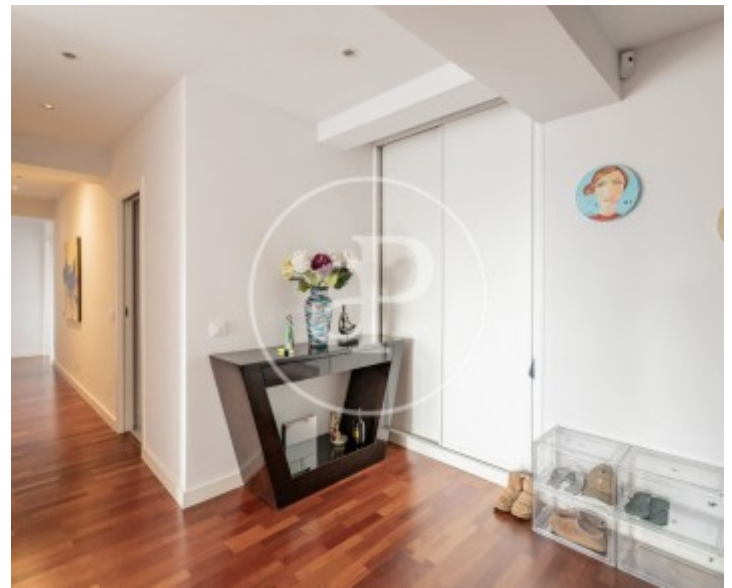

El Viso, Madrid

REF. VM2506040

The information about any property is not binding to any offer or contract. Any verbal or written declaration made by aProperties with regards to the value or condition of the property should not be considered accurate or factual. The pictures make reference to some parts of the property at the times that they were taken. The areas, dimensions and distances that are given are approximate and should be checked by the client. The images are computer generated and are just an approximate indication of the real appearance of the property; these may change at any time. The information with regards to the property may also change at any time.

For **more information** or
to make an appointment

apropertiesmadrid@aproperties.es
Tel: 91 800 54 65
www.aproperties.es