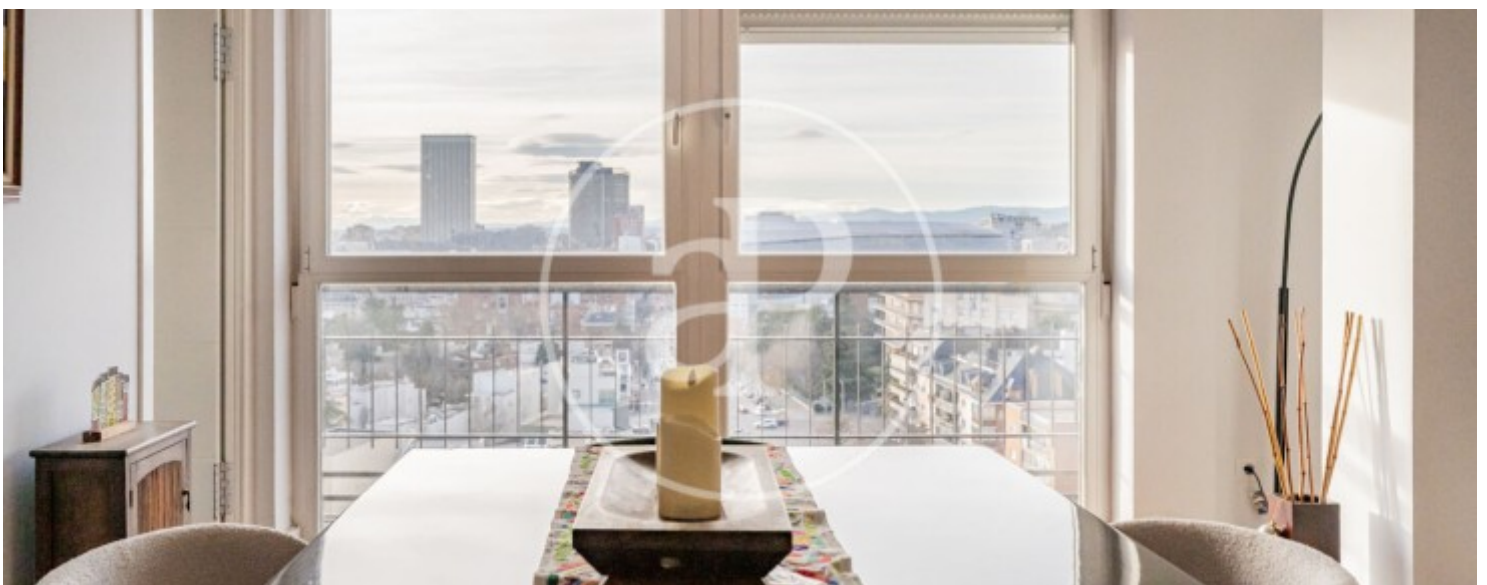

El Viso, Madrid

REF. VM2506040