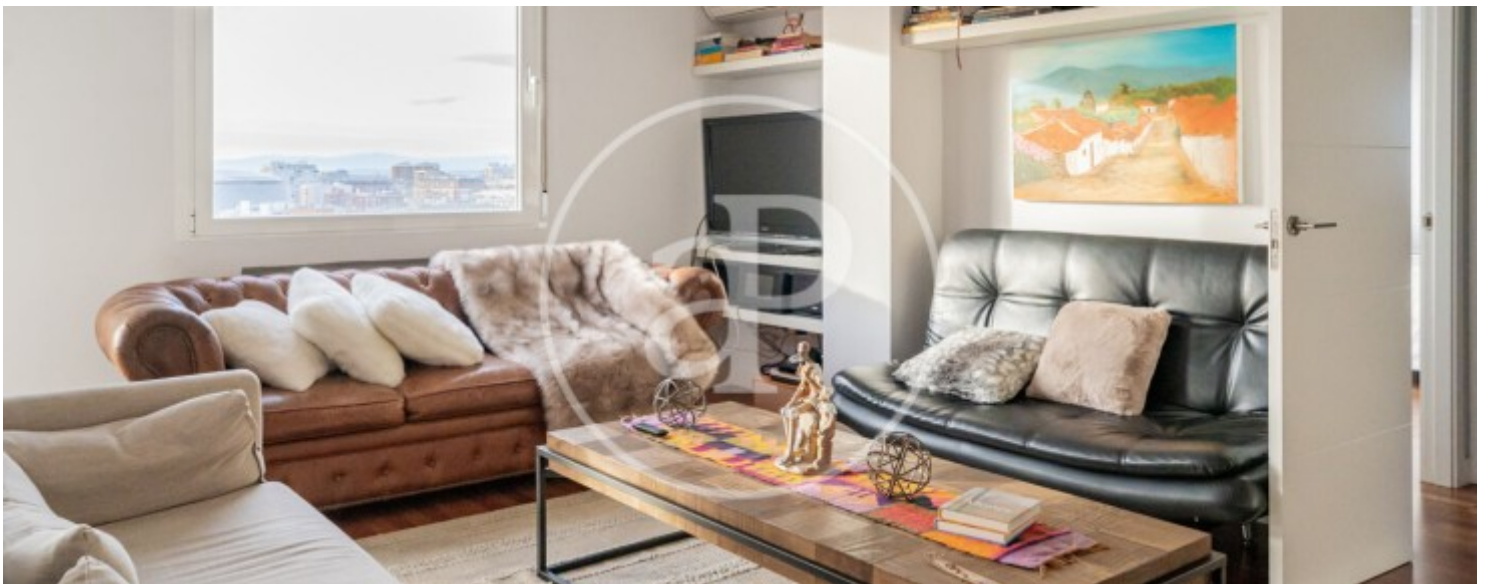

El Viso, Madrid

REF. VM2506040