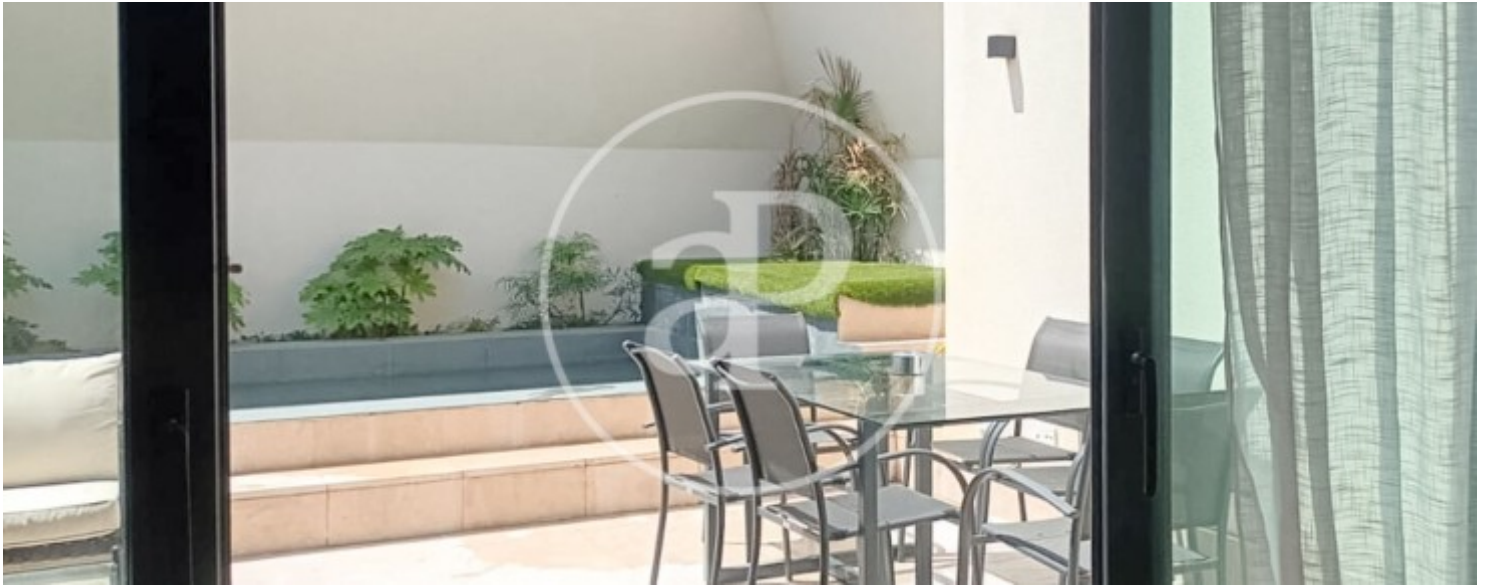

El Viso, Madrid

REF. AM2604096