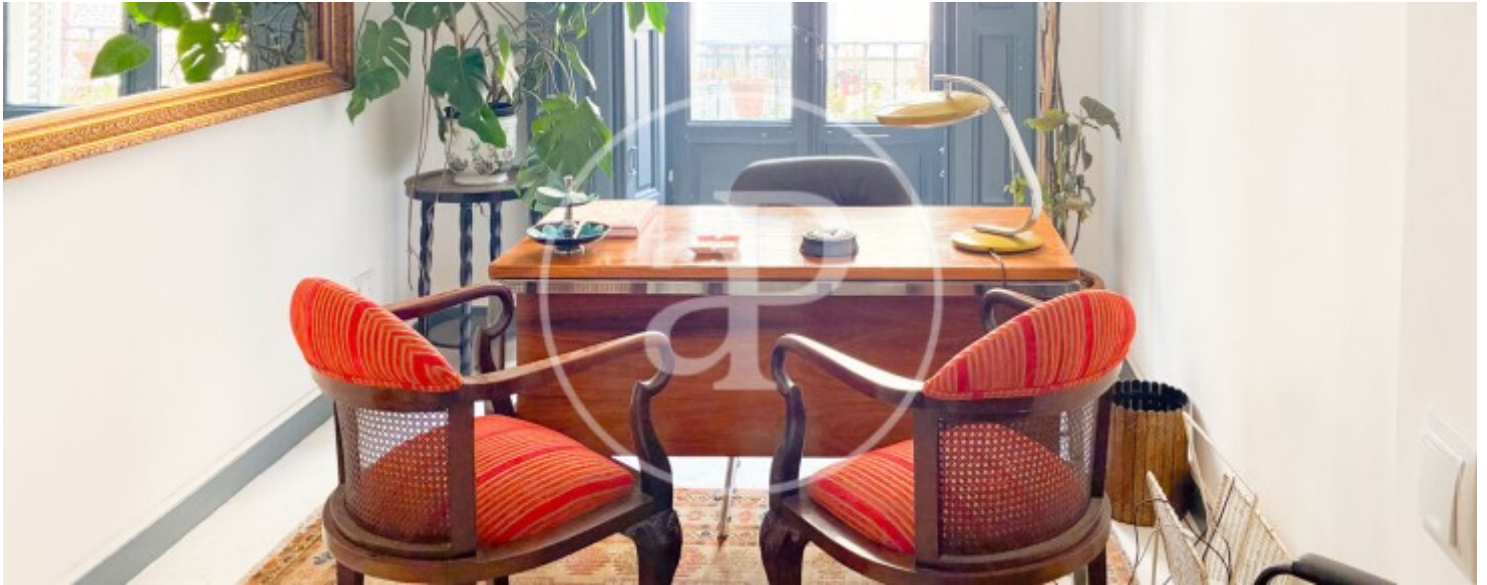

Chueca - Justicia, Madrid

REF. AM2606072