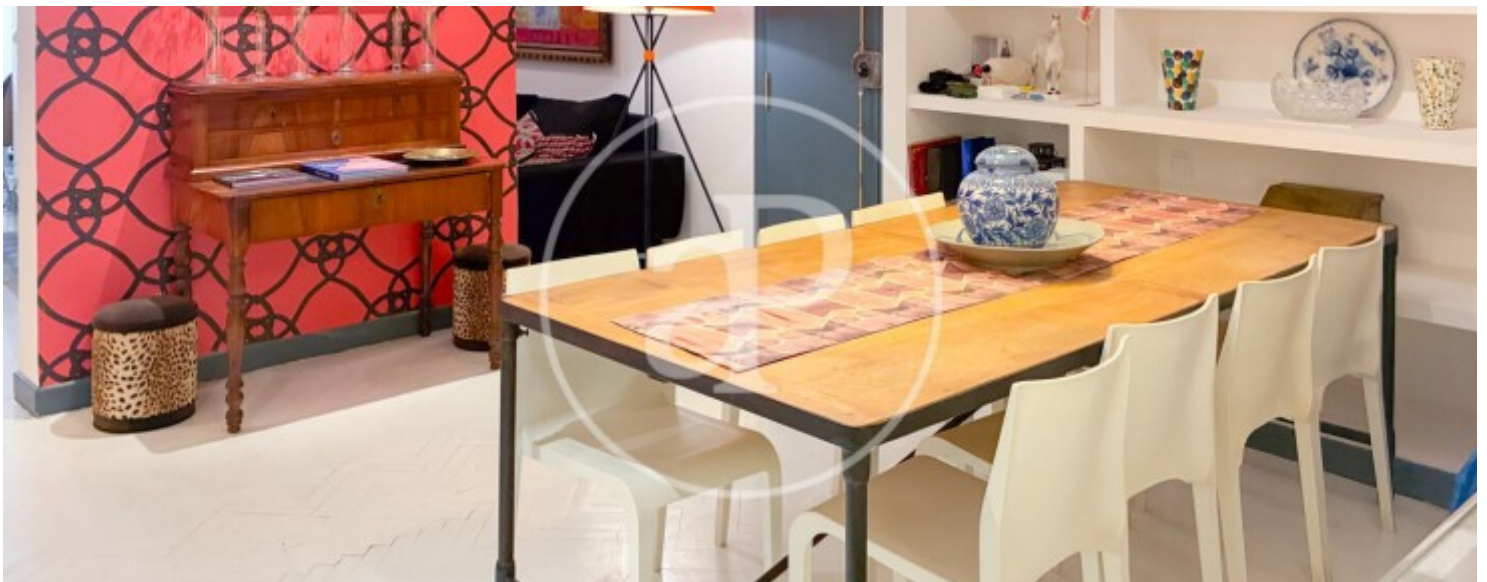

Chueca - Justicia, Madrid

REF. AM2606072