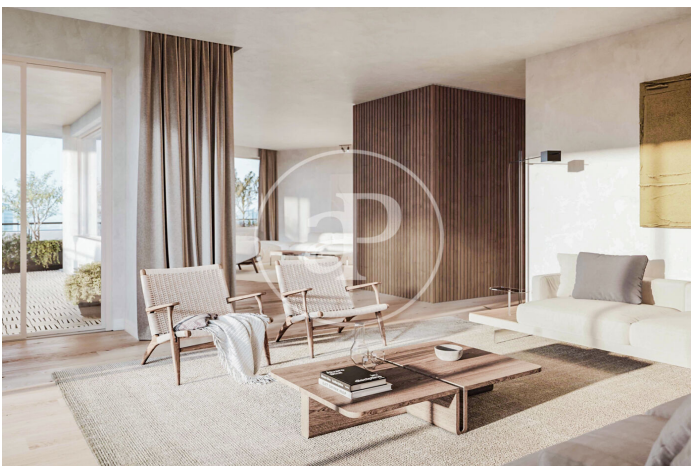

(Castellana)

Ref: ONM2411003