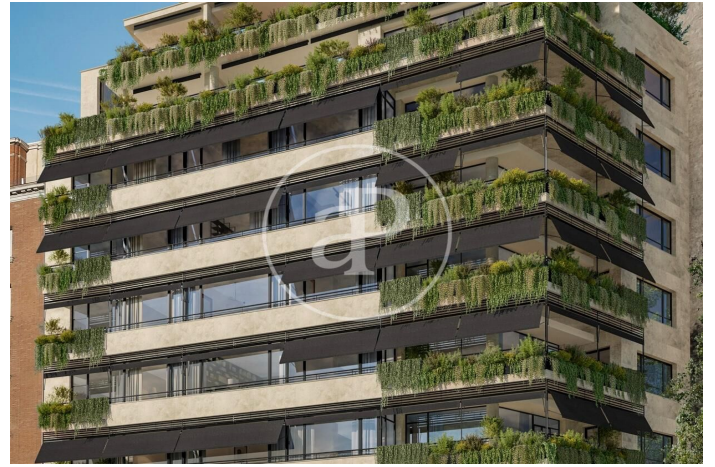

(Castellana)

Ref: ONM2411003