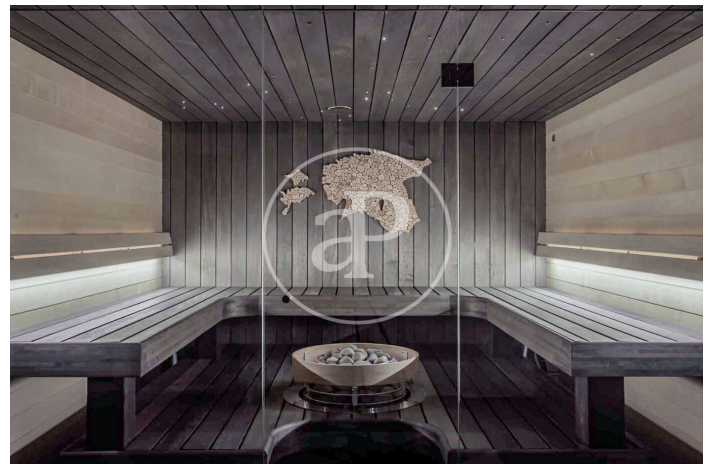

(Castellana)

Ref: ONM2411003