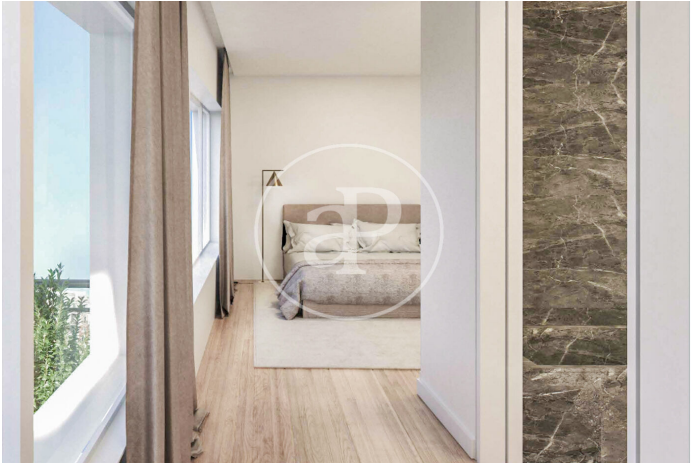

(Castellana)

Ref: ONM2411003