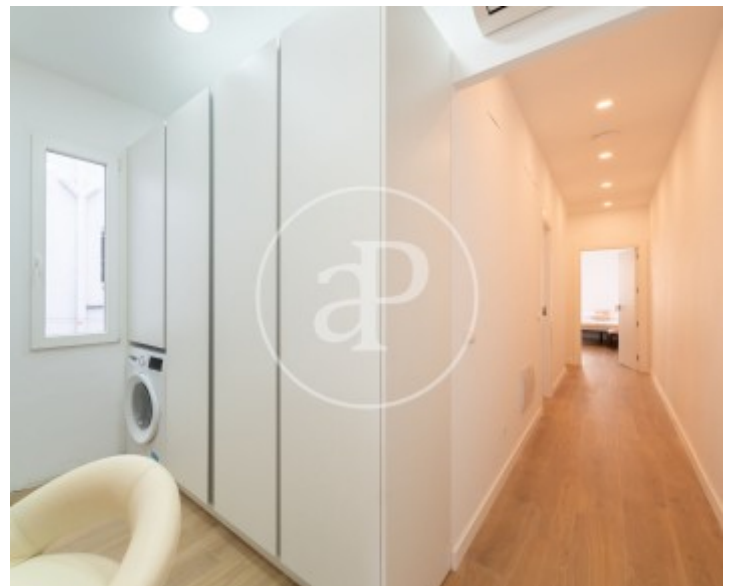

Castellana, Madrid

REF. AM2604042