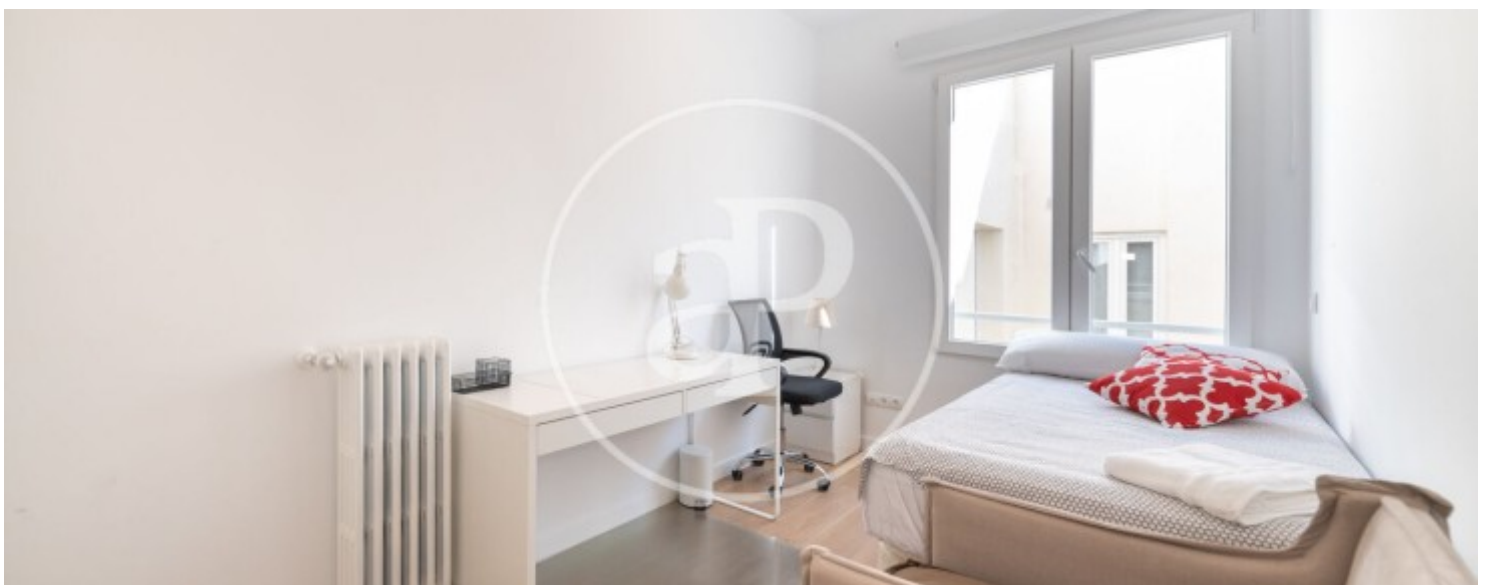

Castellana, Madrid

REF. AM2604042