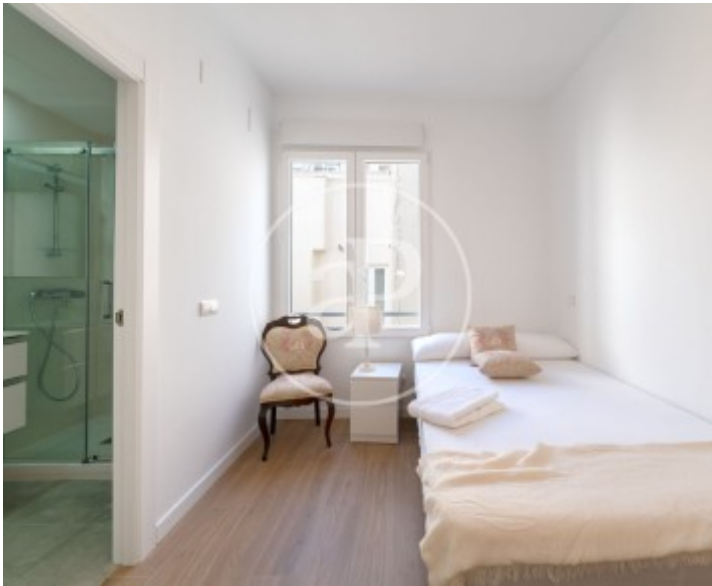

Castellana, Madrid

REF. AM2604042

The information about any property is not binding to any offer or contract. Any verbal or written declaration made by aProperties with regards to the value or condition of the property should not be considered accurate or factual. The pictures make reference to some parts of the property at the times that they were taken. The areas, dimensions and distances that are given are approximate and should be checked by the client. The images are computer generated and are just an approximate indication of the real appearance of the property; these may change at any time. The information with regards to the property may also change at any time.

For **more information** or
to make an appointment

apropertiesmadrid@aproperties.es
Tel: 91 800 54 65
www.aproperties.es