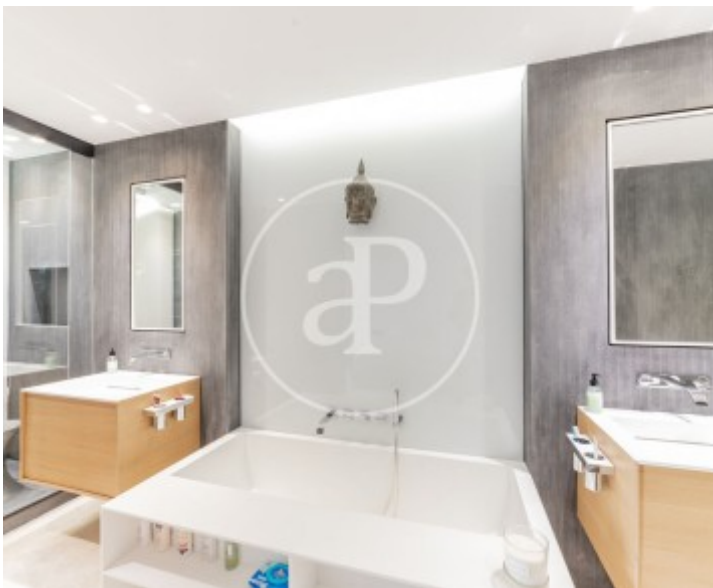

Castellana, Madrid

REF. AM2604008