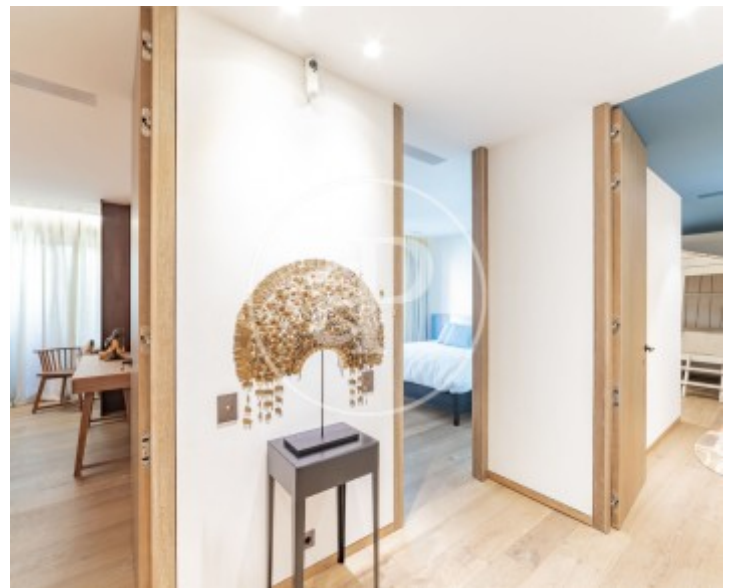

Castellana, Madrid

REF. AM2604008