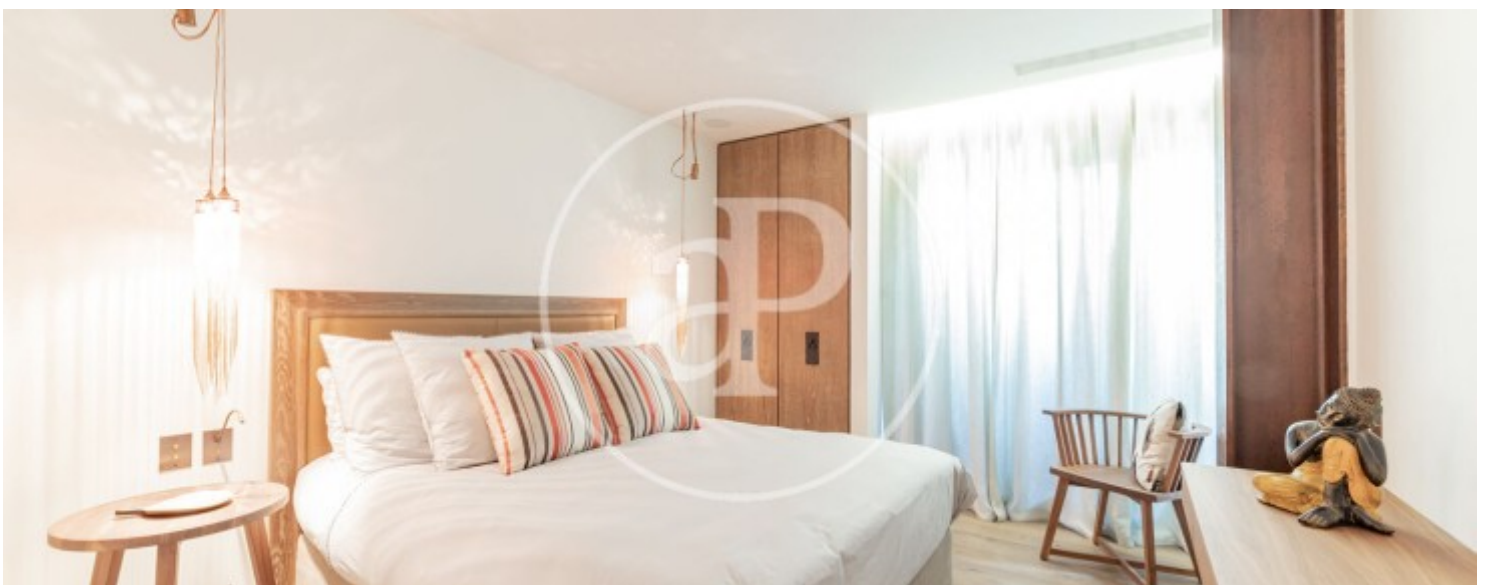

Castellana, Madrid

REF. AM2604008