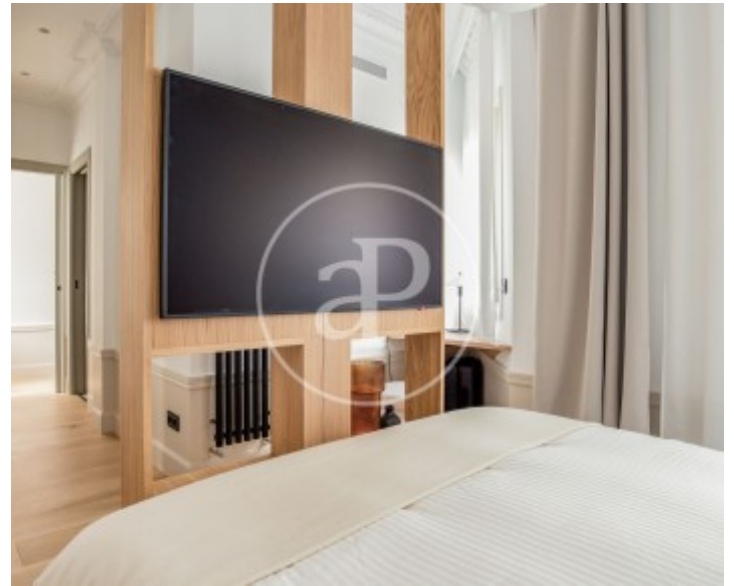

Castellana, Madrid

REF. AM2401026

The information about any property is not binding to any offer or contract. Any verbal or written declaration made by aProperties with regards to the value or condition of the property should not be considered accurate or factual. The pictures make reference to some parts of the property at the times that they were taken. The areas, dimensions and distances that are given are approximate and should be checked by the client. The images are computer generated and are just an approximate indication of the real appearance of the property; these may change at any time. The information with regards to the property may also change at any time.

For **more information** or
to make an appointment

apropertiesmadrid@aproperties.es
Tel: 91 800 54 65
www.aproperties.es