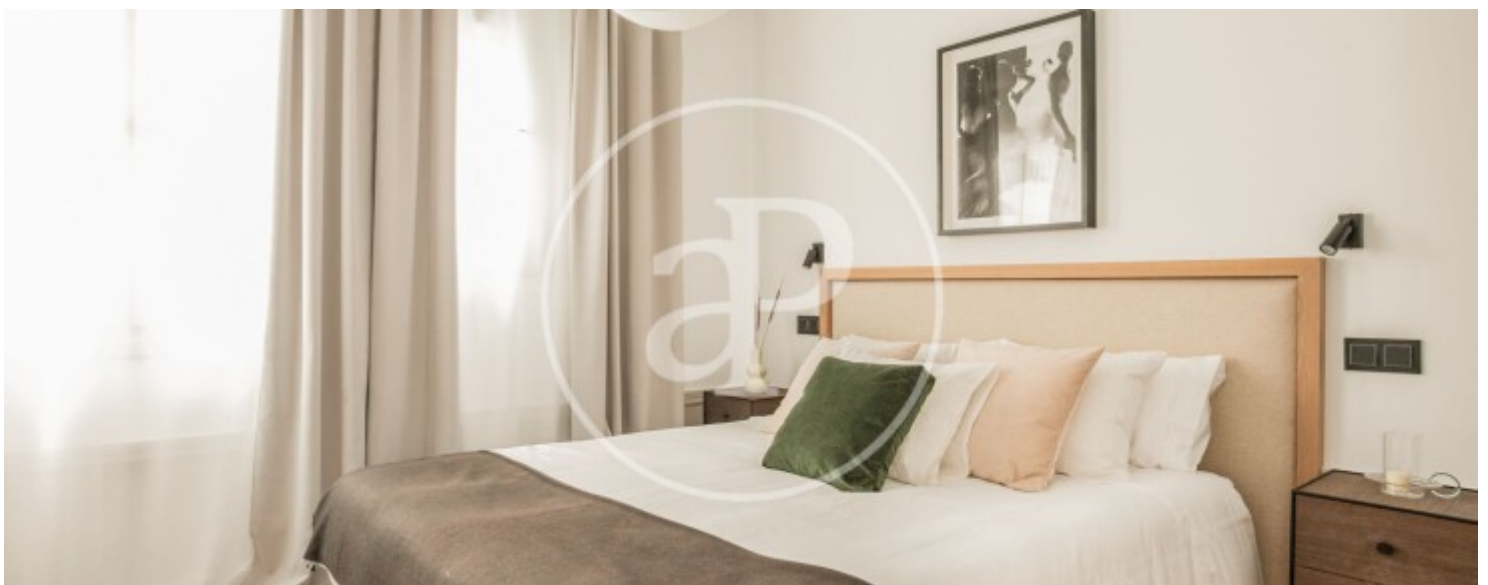

Castellana, Madrid

REF. AM2401026