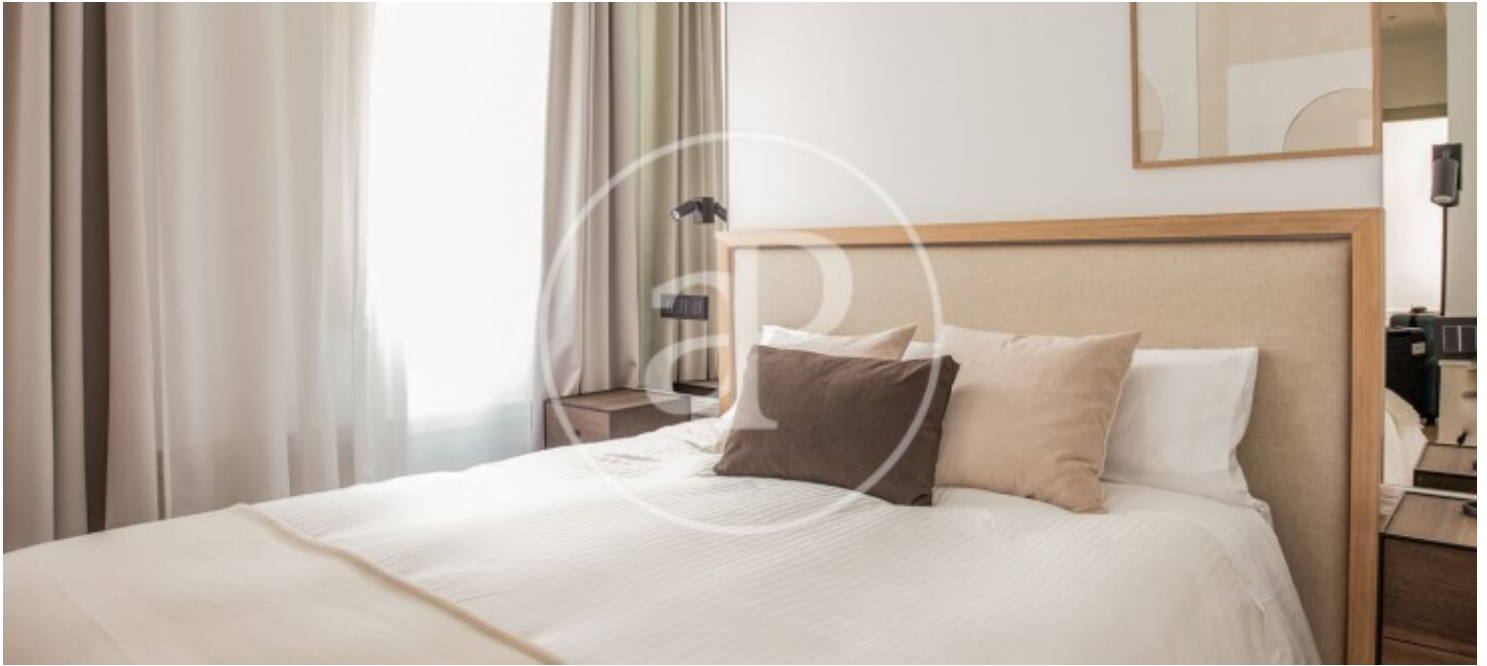

Castellana, Madrid

REF. AM2401026

The information about any property is not binding to any offer or contract. Any verbal or written declaration made by aProperties with regards to the value or condition of the property should not be considered accurate or factual. The pictures make reference to some parts of the property at the times that they were taken. The areas, dimensions and distances that are given are approximate and should be checked by the client. The images are computer generated and are just an approximate indication of the real appearance of the property; these may change at any time. The information with regards to the property may also change at any time.

For **more information** or
to make an appointment

apropertiesmadrid@aproperties.es
Tel: 91 800 54 65
www.aproperties.es