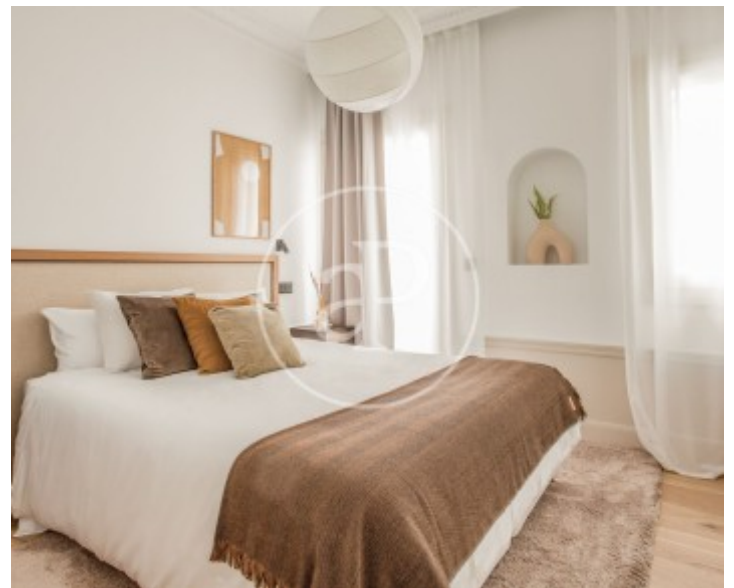

Castellana, Madrid

REF. AM2401026