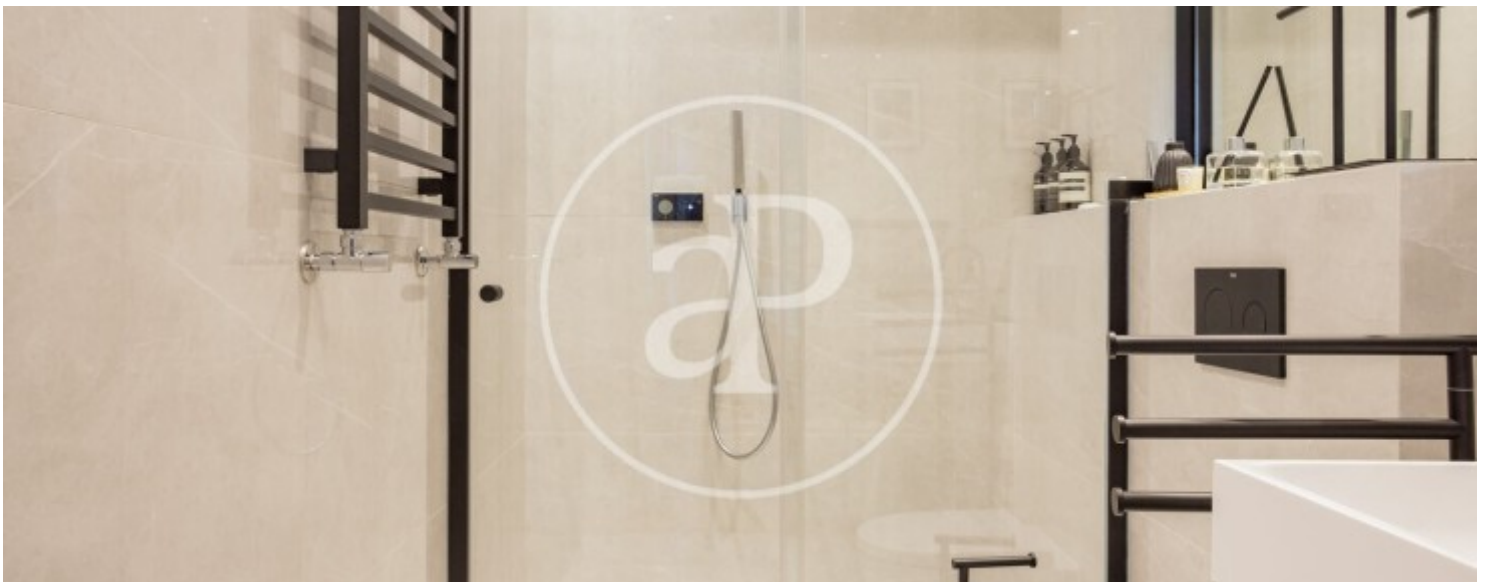

Castellana, Madrid

REF. AM2401026