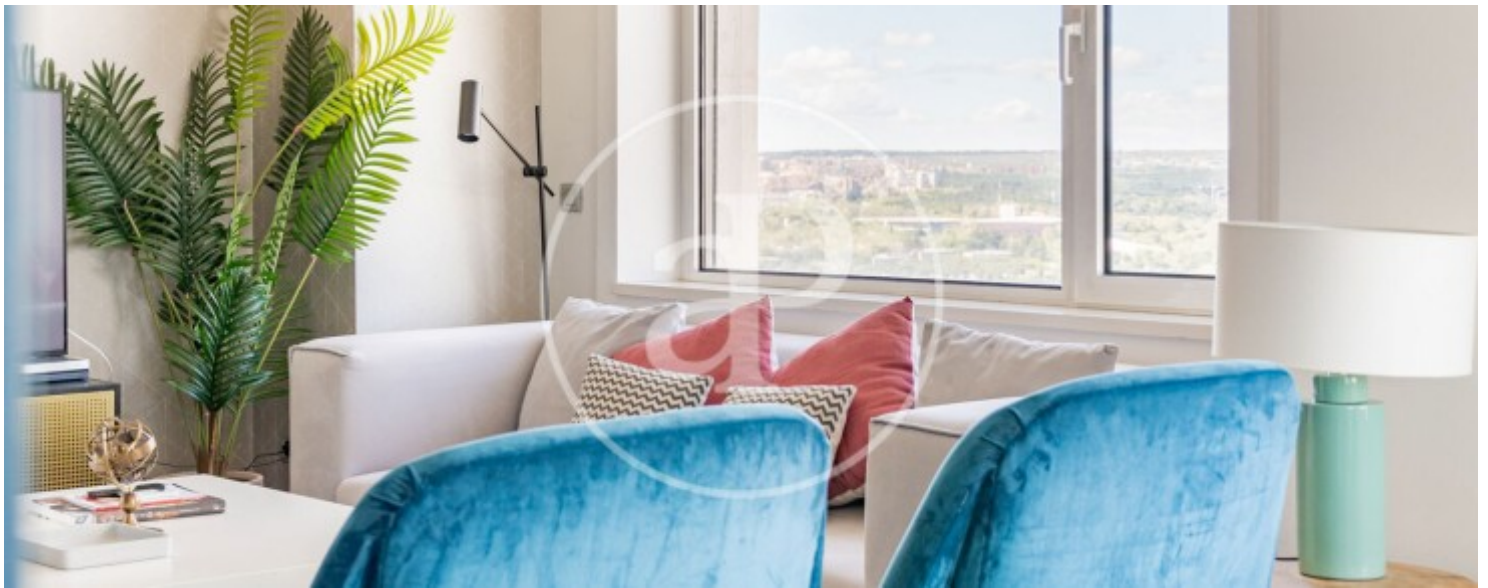

Argüelles, Madrid

REF. AM2604056