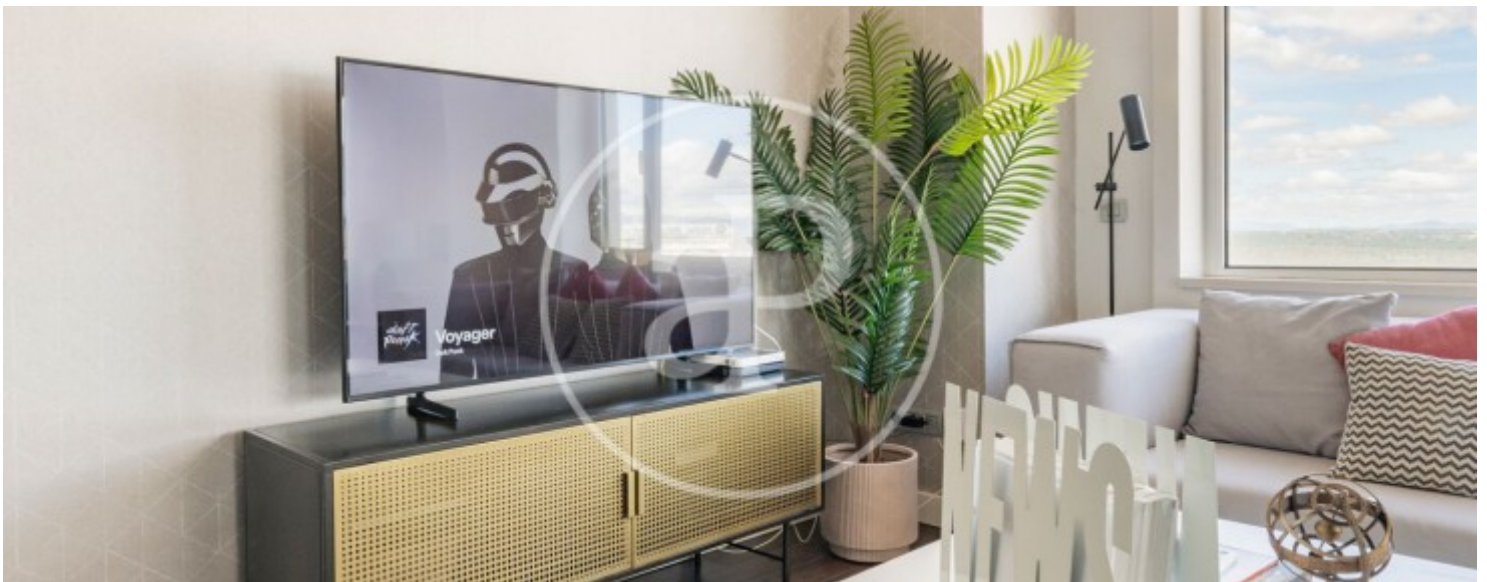

Argüelles, Madrid

REF. AM2604056