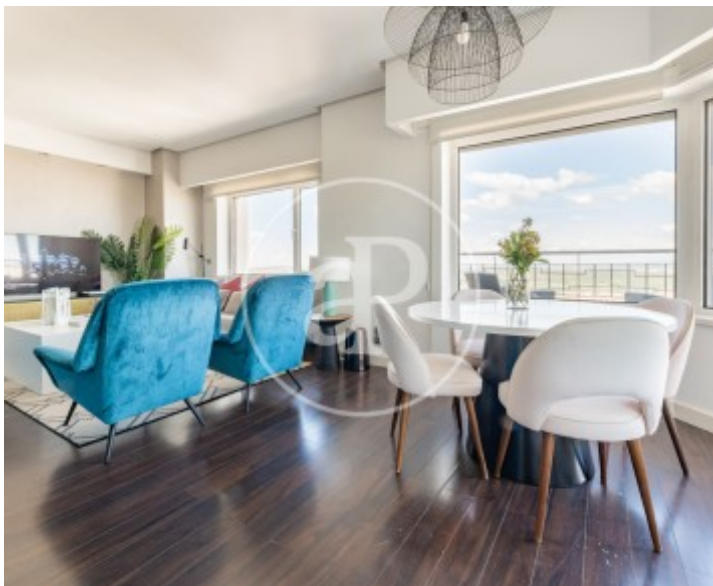

Argüelles, Madrid

REF. AM2604056