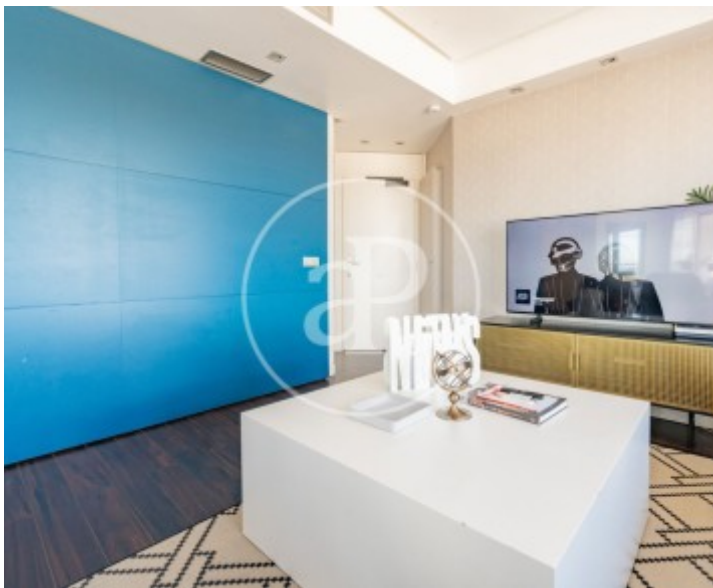

Argüelles, Madrid

REF. AM2604056