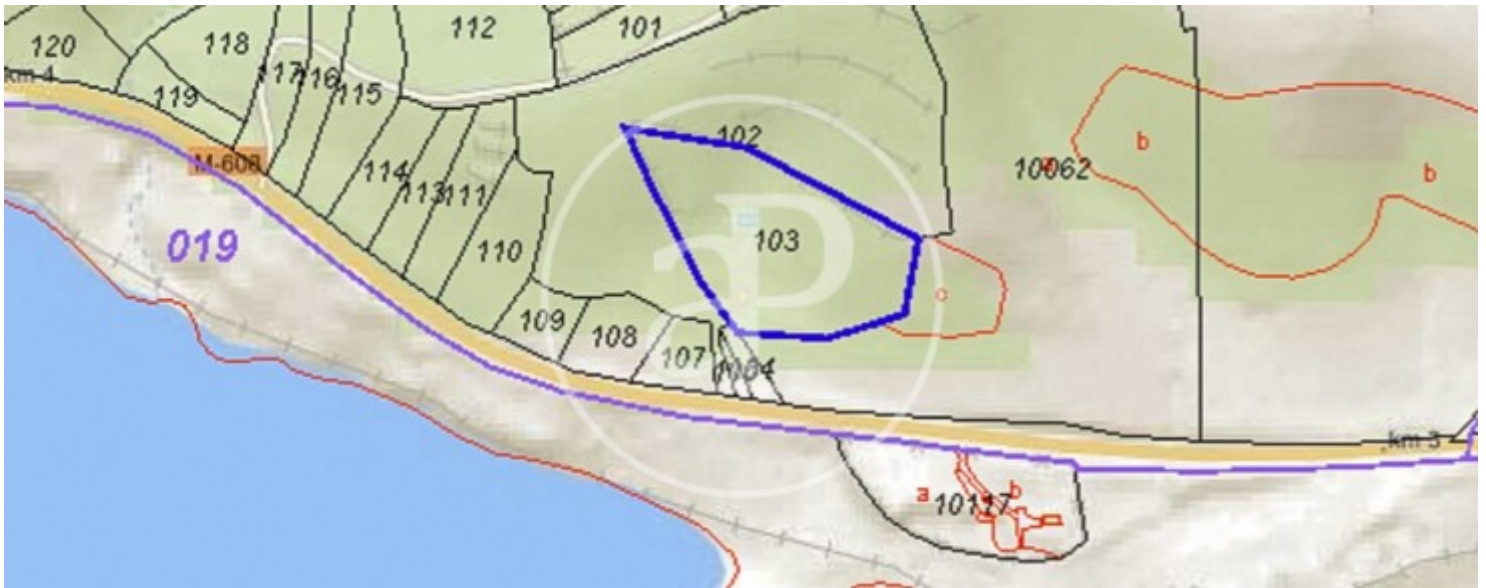

Miraflores de la Sierra, Guadalix de la Sierra

REF. VMN2604008

The information about any property is not binding to any offer or contract. Any verbal or written declaration made by aProperties with regards to the value or condition of the property should not be considered accurate or factual. The pictures make reference to some parts of the property at the times that they were taken. The areas, dimensions and distances that are given are approximate and should be checked by the client. The images are computer generated and are just an approximate indication of the real appearance of the property; these may change at any time. The information with regards to the property may also change at any time.

For **more information** or
to make an appointment

apropertiesmadrid@aproperties.es
Tel: 91 800 54 65
www.aproperties.es