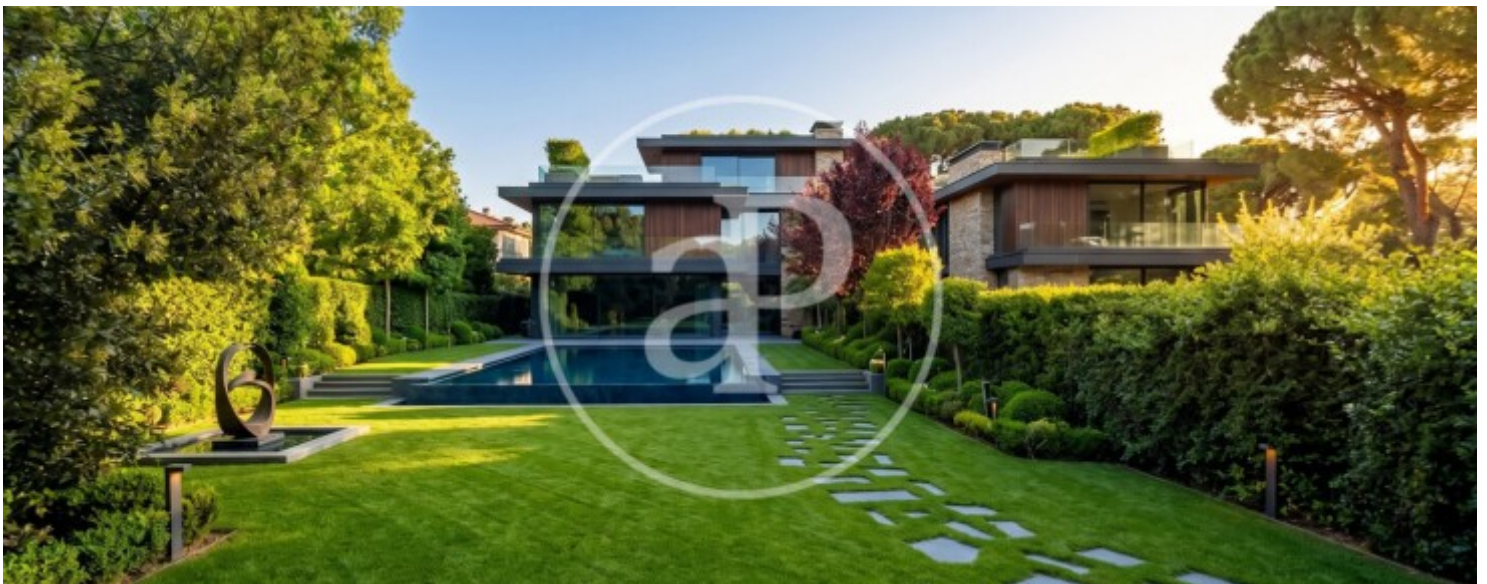

Miraflores de la Sierra, Guadalix de la Sierra

REF. VMN2404010