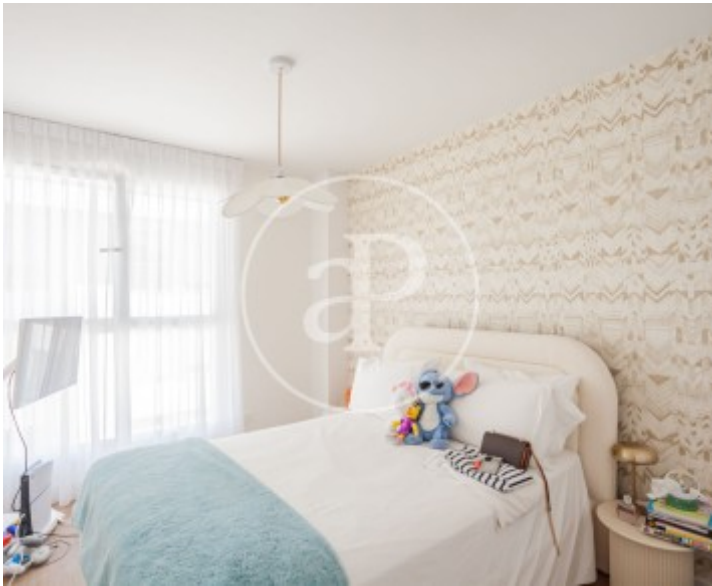

Las Encinas, Boadilla del Monte

REF. VMO2604014

The information about any property is not binding to any offer or contract. Any verbal or written declaration made by aProperties with regards to the value or condition of the property should not be considered accurate or factual. The pictures make reference to some parts of the property at the times that they were taken. The areas, dimensions and distances that are given are approximate and should be checked by the client. The images are computer generated and are just an approximate indication of the real appearance of the property; these may change at any time. The information with regards to the property may also change at any time.

For **more information** or
to make an appointment

apropertiesmadrid@aproperties.es
Tel: 91 800 54 65
www.aproperties.es