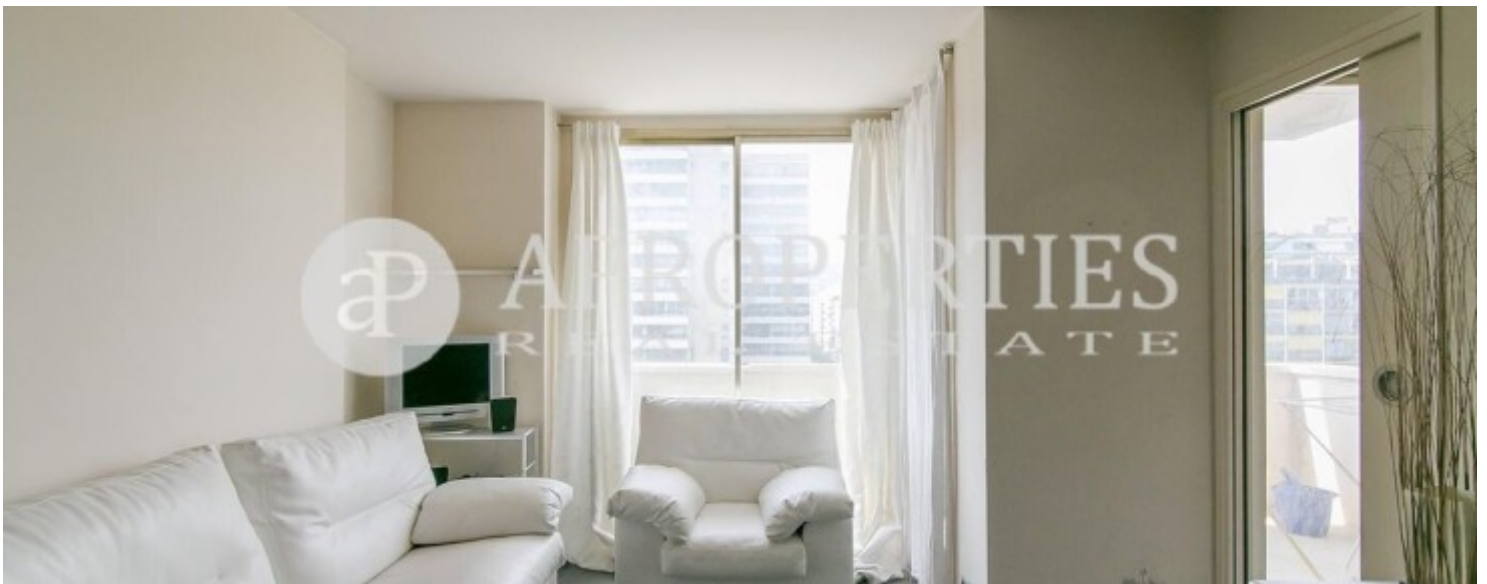

Turó Park, Barcelona

REF. V1506020