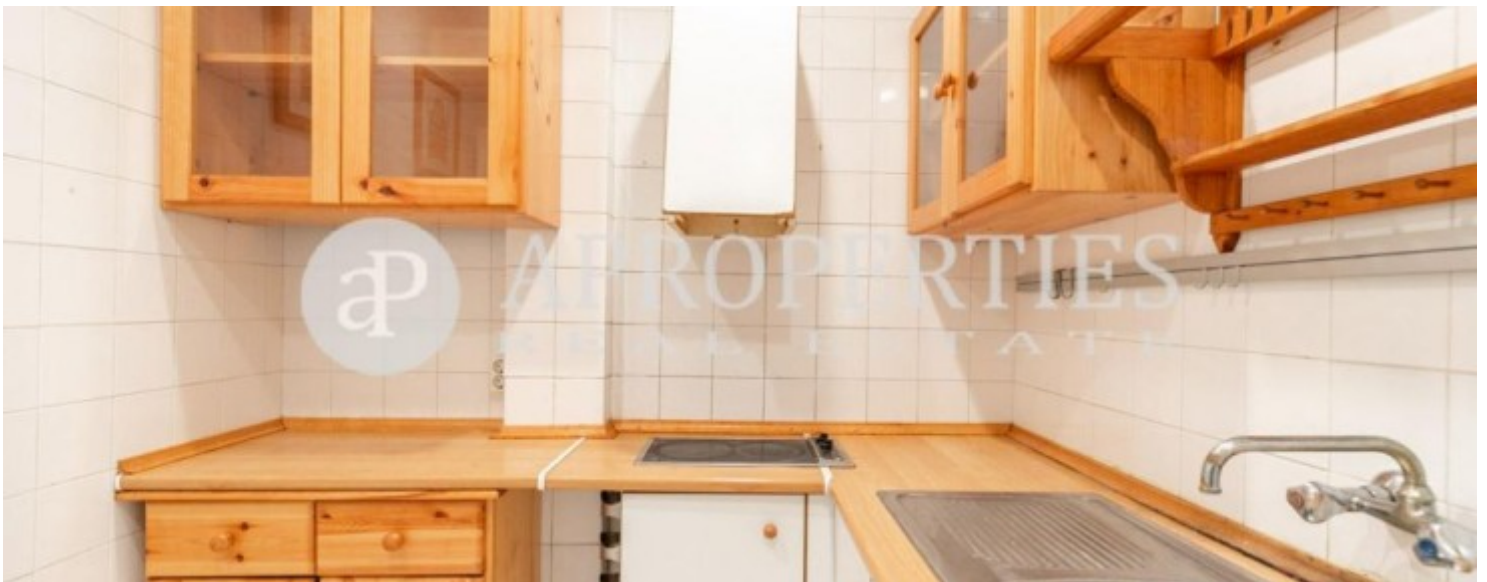

Sant Gervasi - La Bonanova, Barcelona

REF. AB1811073