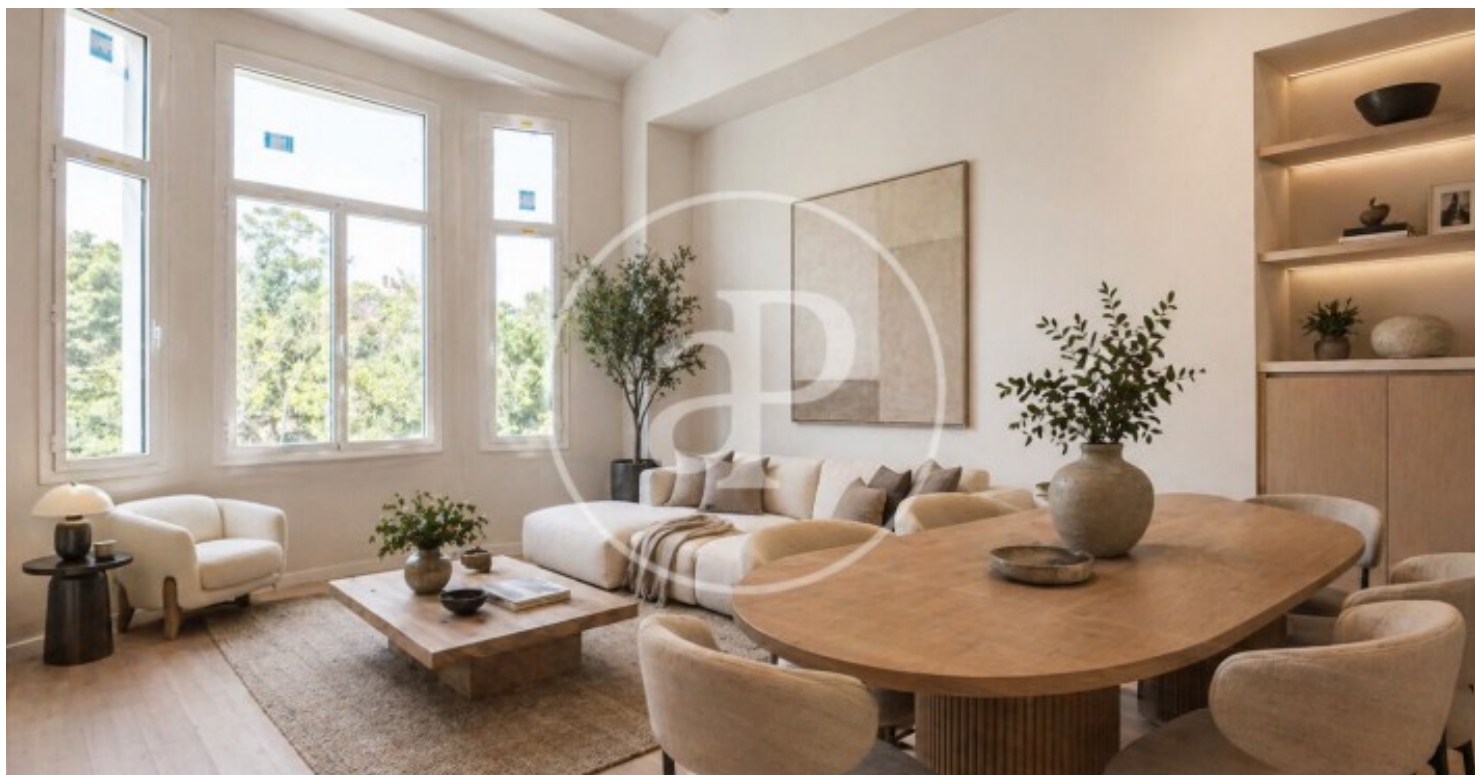

### *Exclusive promotion in Sant Gervasi with only 3 units*

Exclusive new-build promotion in Sant Gervasi-Galvany: 2 ground-floor duplexes with large terraces and a penthouse with a private terrace. Welcome to a unique opportunity to live in one of the most exclusive areas of Barcelona. In the heart of Sarrià-Sant Gervasi, facing the charming Jardí de les Tres Torres, this boutique promotion of only three luxury homes offers contemporary design, high-end finishes, and spacious outdoor areas, all combined to provide an unparalleled lifestyle. What makes this promotion special? Only 3 exclusive homes in the entire building! Private terraces up to 167 m<sup>2</sup> with unobstructed views Spacious, functional, and bright designs Prime location in a quiet, residential area Premium finishes and top-quality materials and equipment Modern and elegant architecture Aerothermal heating Home automation Details of available homes: Unique penthouse on the top floor Interior area: 180 m<sup>2</sup> Private rooftop terrace of 167 m<sup>2</sup> 3 spacious bedrooms and 4 bathrooms Natural light in every room and panoramic city views Two ground-floor duplexes with garden and private outdoor spaces Homes of 194 m<sup>2</sup> and 205 m<sup>2</sup> [...]