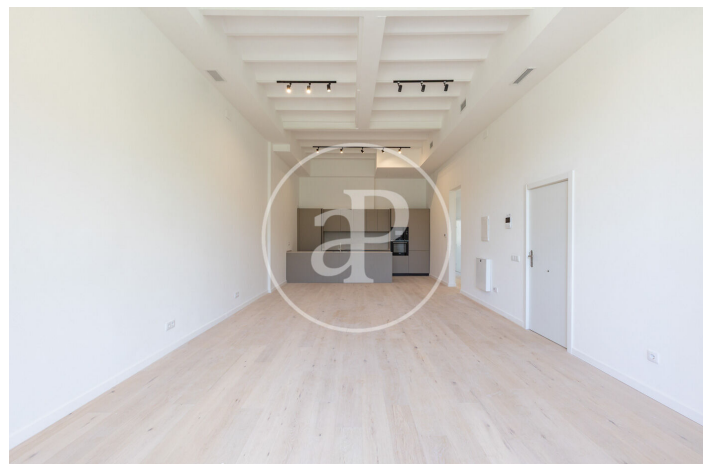

(Sant Gervasi - Galvany)

Ref: ONB2509010