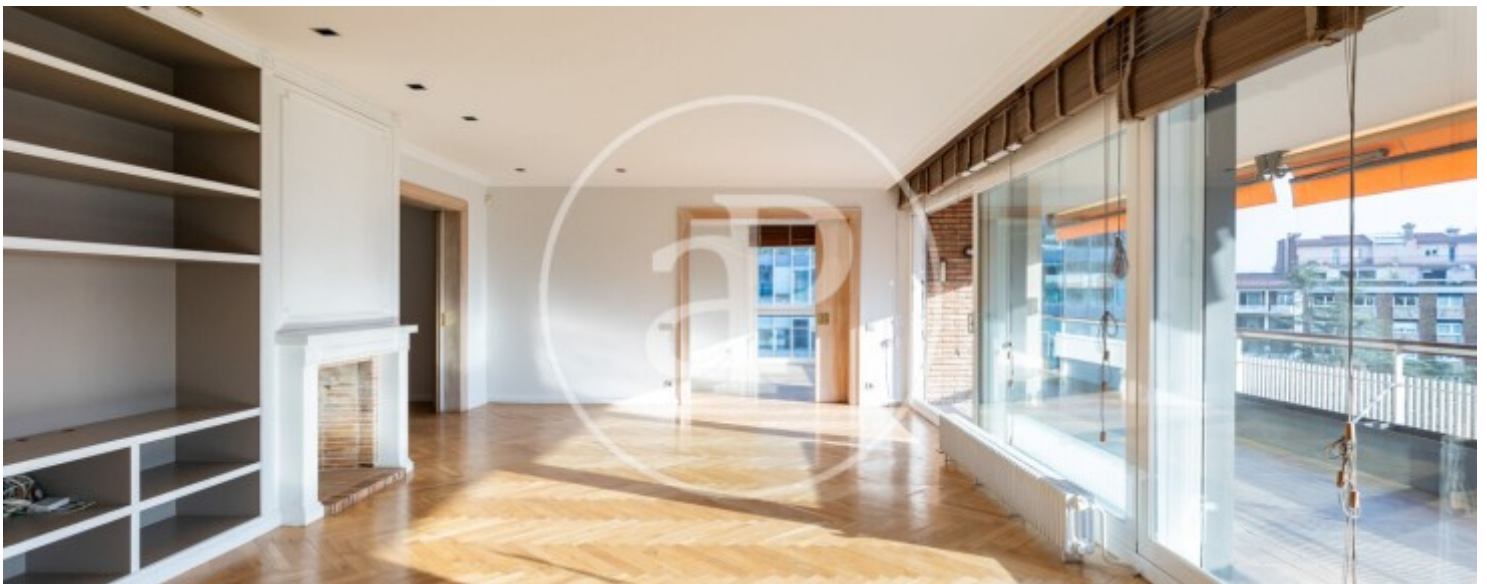

Sant Gervasi - Galvany, Barcelona

REF. AB2603056