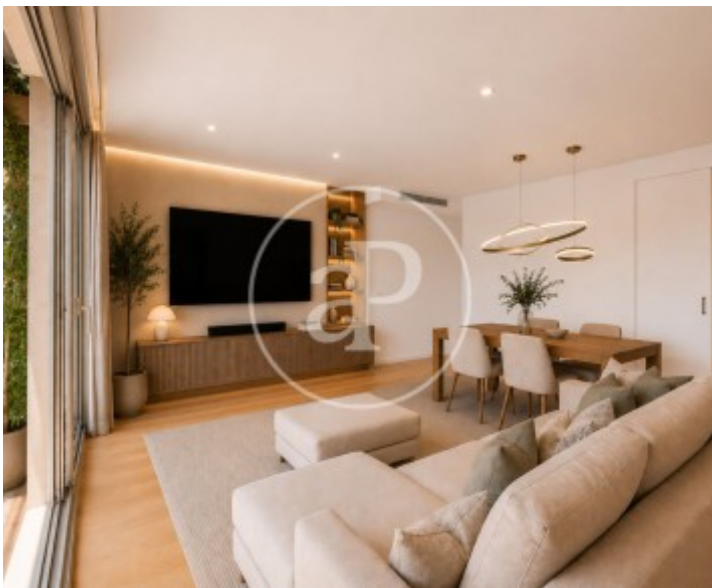

Sant Gervasi - Galvany, Barcelona

REF. VB2605054