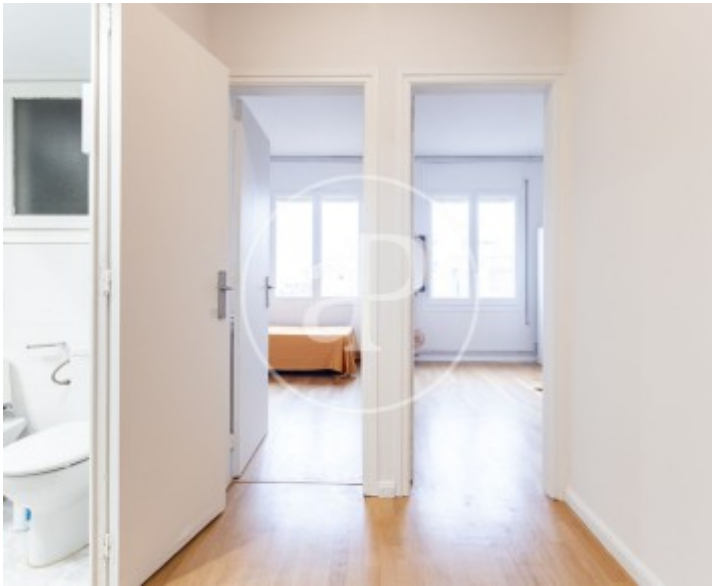

Sant Gervasi - Galvany, Barcelona

REF. AB2606029-1

The information about any property is not binding to any offer or contract. Any verbal or written declaration made by aProperties with regards to the value or condition of the property should not be considered accurate or factual. The pictures make reference to some parts of the property at the times that they were taken. The areas, dimensions and distances that are given are approximate and should be checked by the client. The images are computer generated and are just an approximate indication of the real appearance of the property; these may change at any time. The information with regards to the property may also change at any time.

For **more information** or
to make an appointment

apropertiesbarcelona@aproperties.es
Tel: 93 528 89 08
www.aproperties.es