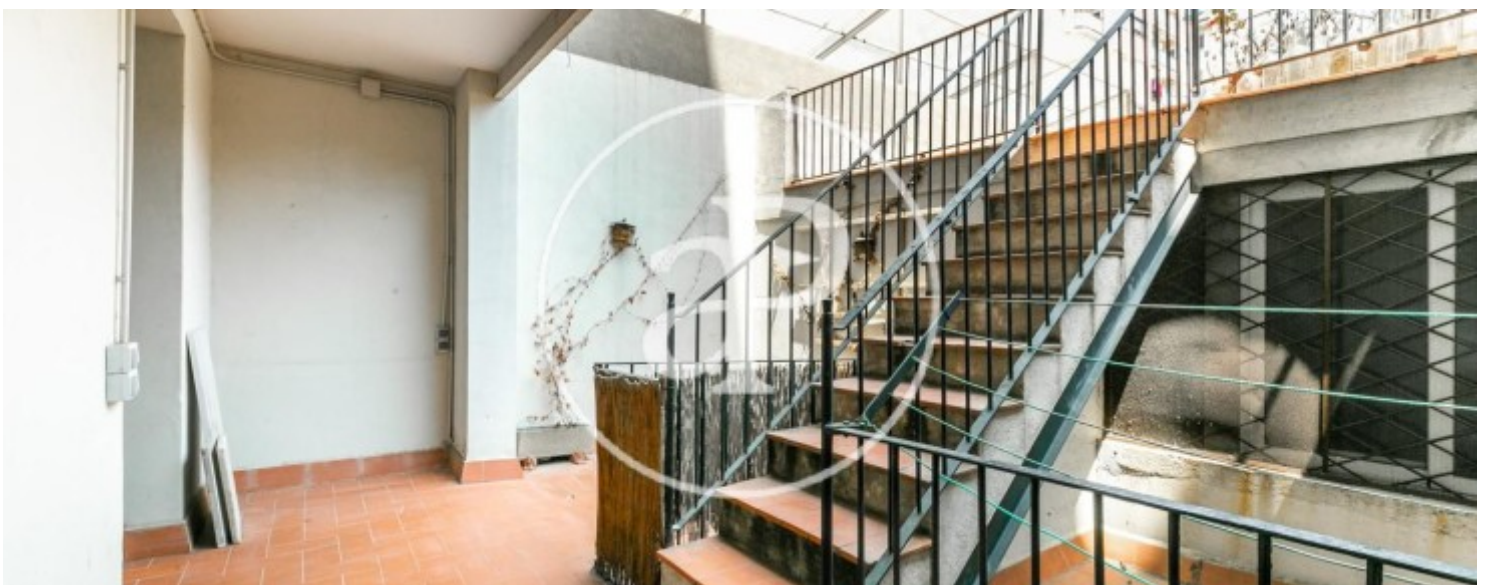

Sant Antoni, Barcelona

REF. VB2105039-1