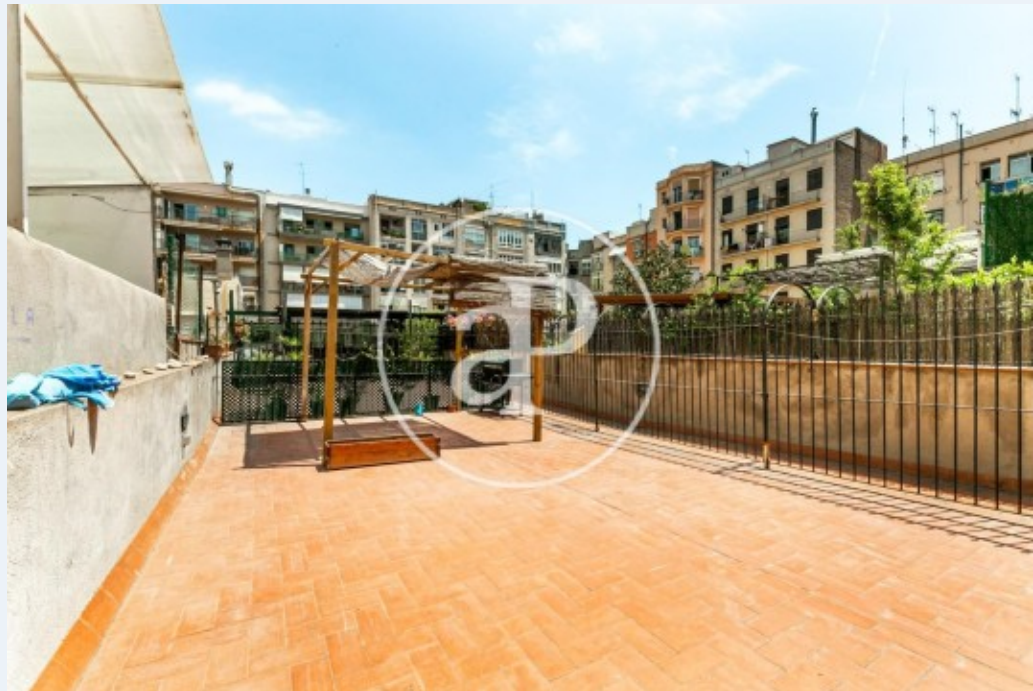

Sant Antoni, Barcelona

REF. VB2105039-1

Flat for sale in Viladomat street with large terrace

Features

- ✓ Views
- ✓ Heating
- ✓ Furnished
- ✓ Boxroom
- ✓ Terrace
- ✓ Lift

Surface

108 m²

Bedrooms

4

Bathrooms

2

Price

540,000 €

The property is located on the first floor of a classic building from 1906 in very good condition and with an unbeatable location.

The apartment, of 95sqm useful and 71sqm of terrace, has a double orientation to the large and quiet inside patio, and to Viladomat street. Currently it is distributed in 4 bedrooms, 1 bathroom, 1 toilet, living room, dining room, separate kitchen and large hall. The laundry area is located outside. The house has many possibilities for reform and original elements of the time can be recovered, such as the hydraulic floors and the moldings on the ceilings. It is a great opportunity to live in a classic estate in the heart of the Sant