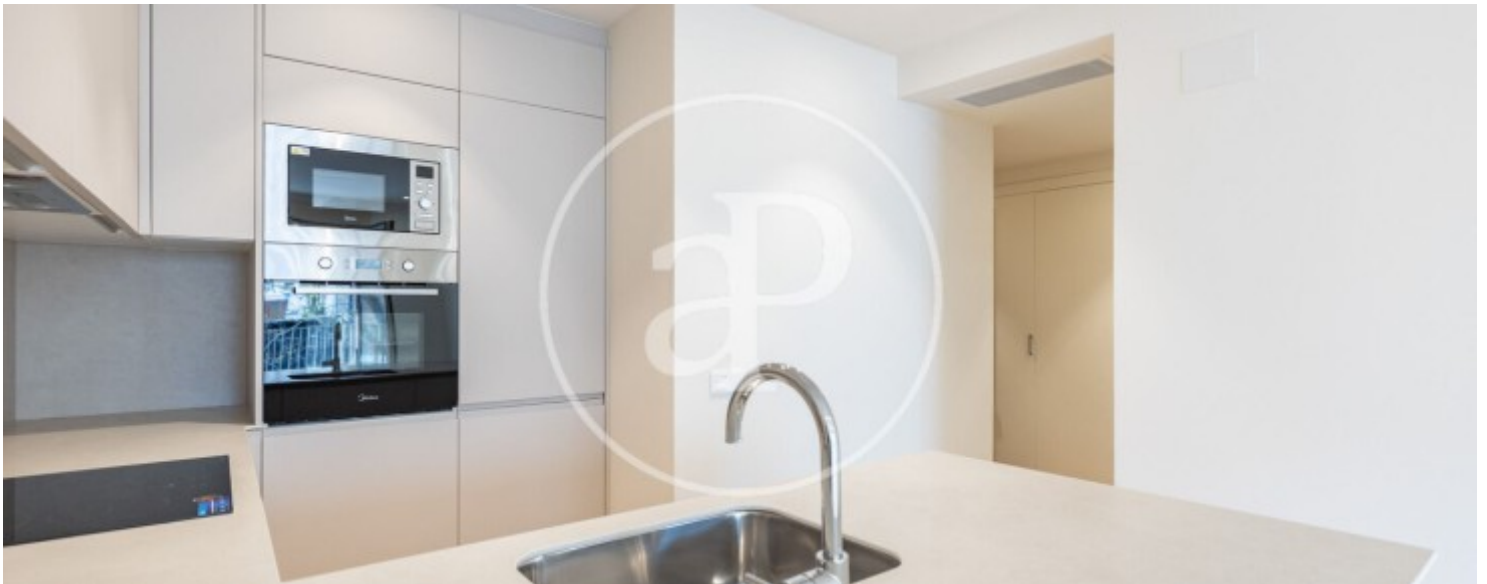

El Poblenou, Barcelona

REF. AB2605014