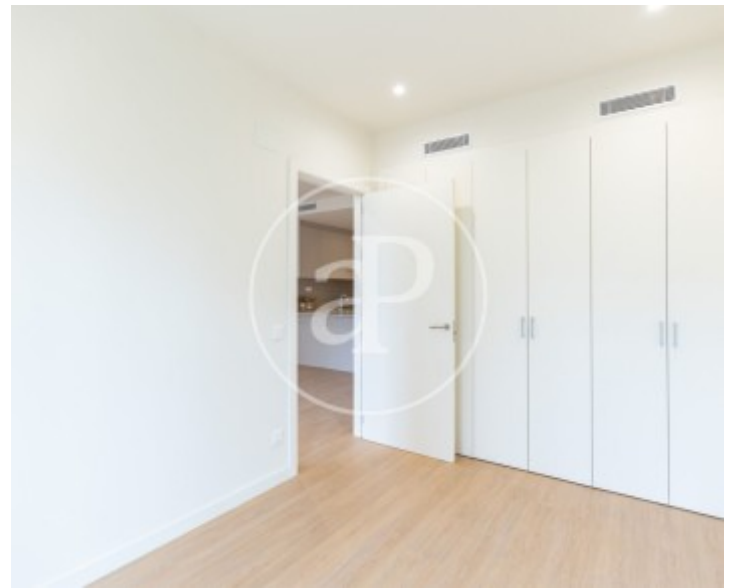

El Poblenou, Barcelona

REF. AB2605014

The information about any property is not binding to any offer or contract. Any verbal or written declaration made by aProperties with regards to the value or condition of the property should not be considered accurate or factual. The pictures make reference to some parts of the property at the times that they were taken. The areas, dimensions and distances that are given are approximate and should be checked by the client. The images are computer generated and are just an approximate indication of the real appearance of the property; these may change at any time. The information with regards to the property may also change at any time.

For **more information** or
to make an appointment

apropertiesbarcelona@aproperties.es
Tel: 93 528 89 08
www.aproperties.es