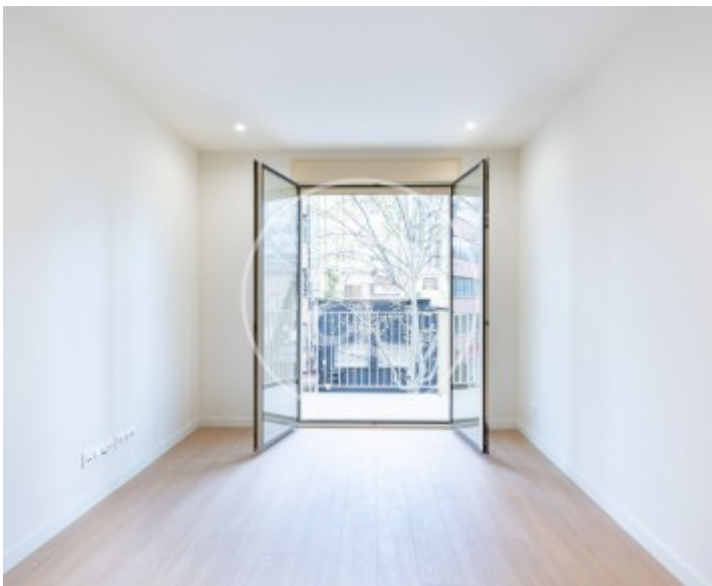

El Poblenou, Barcelona

REF. AB2605014