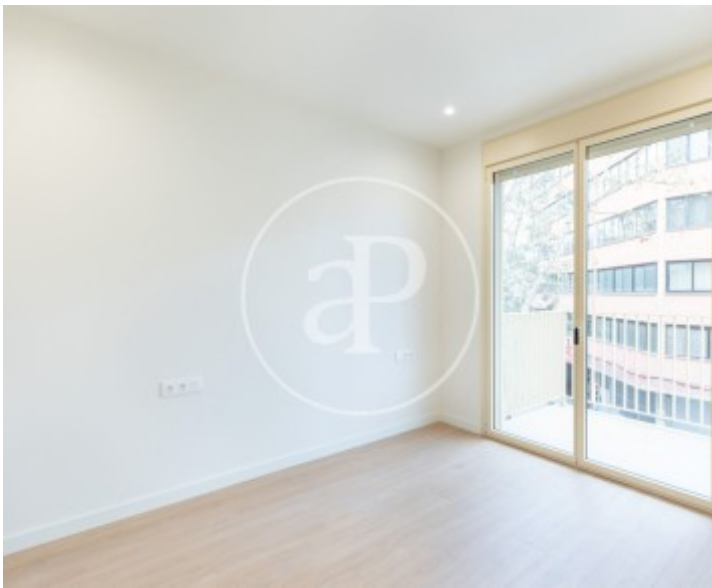

El Poblenou, Barcelona

REF. AB2605014

The information about any property is not binding to any offer or contract. Any verbal or written declaration made by aProperties with regards to the value or condition of the property should not be considered accurate or factual. The pictures make reference to some parts of the property at the times that they were taken. The areas, dimensions and distances that are given are approximate and should be checked by the client. The images are computer generated and are just an approximate indication of the real appearance of the property; these may change at any time. The information with regards to the property may also change at any time.

For **more information** or
to make an appointment

apropertiesbarcelona@aproperties.es
Tel: 93 528 89 08
www.aproperties.es