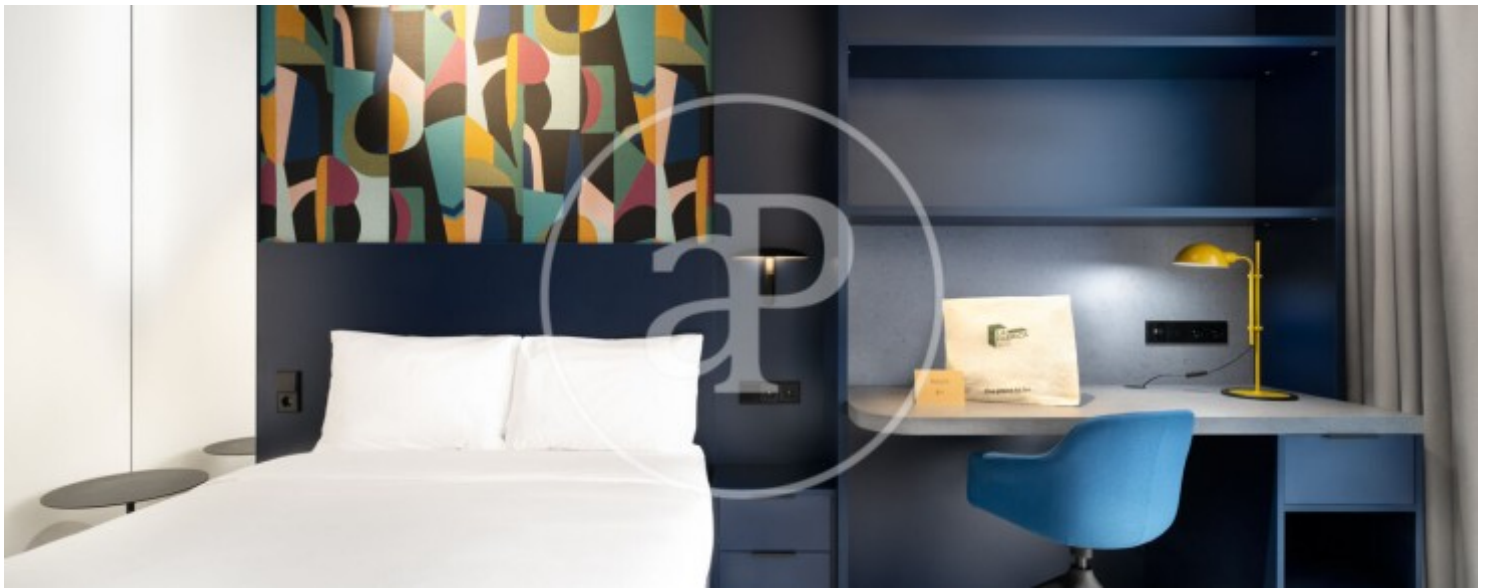

El Poblenou, Barcelona

REF. AB2407082-1