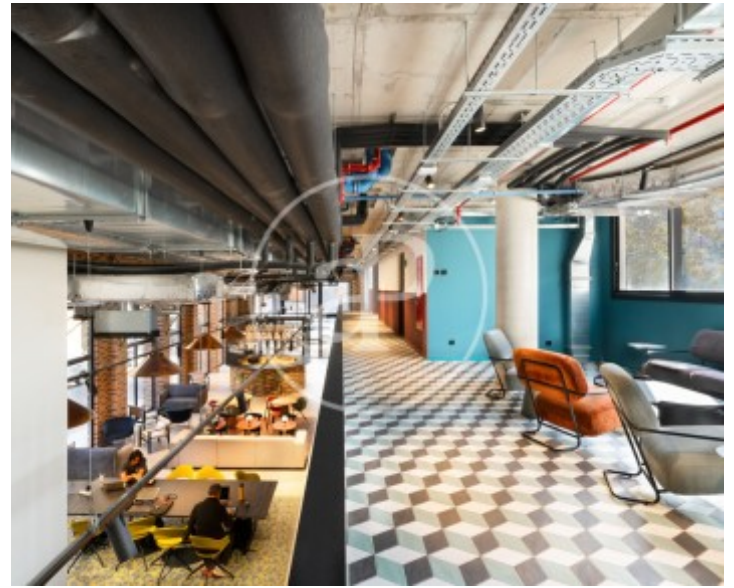

El Poblenou, Barcelona

REF. AB2407082-1

The information about any property is not binding to any offer or contract. Any verbal or written declaration made by aProperties with regards to the value or condition of the property should not be considered accurate or factual. The pictures make reference to some parts of the property at the times that they were taken. The areas, dimensions and distances that are given are approximate and should be checked by the client. The images are computer generated and are just an approximate indication of the real appearance of the property; these may change at any time. The information with regards to the property may also change at any time.

For **more information** or
to make an appointment

apropertiesbarcelona@aproperties.es
Tel: 93 528 89 08
www.aproperties.es