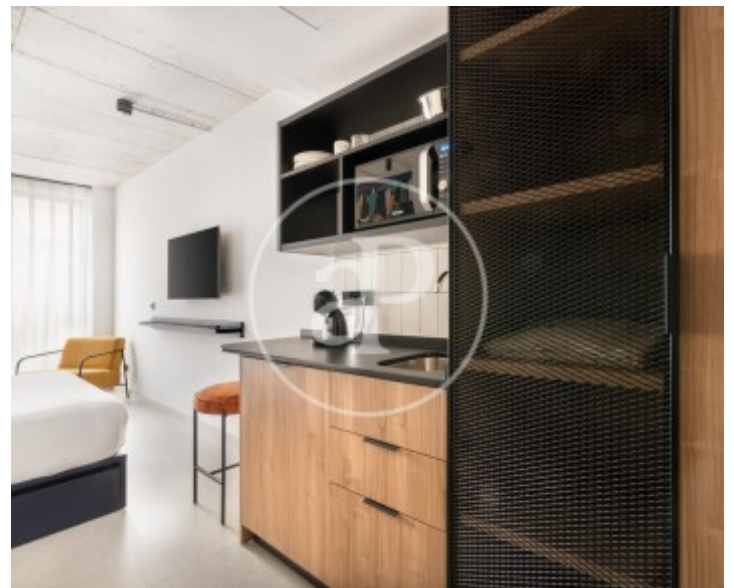

El Poblenou, Barcelona

REF. AB2407082-1