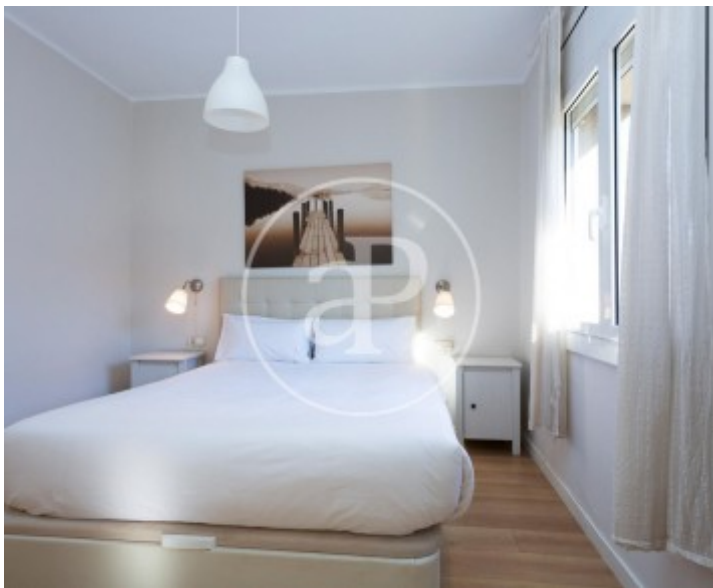

El Parc i la Llacuna del Poblenou, Barcelona

REF. VB2501081