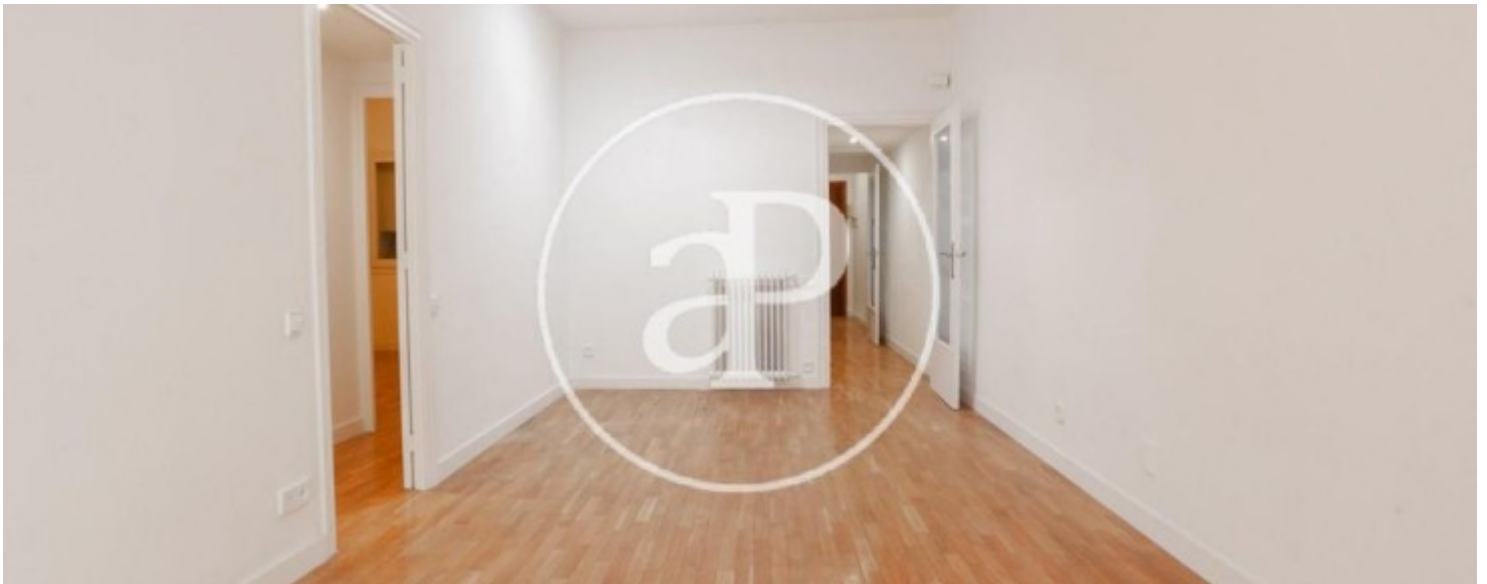

Eixample Esquerra, Barcelona

REF. AB1904026