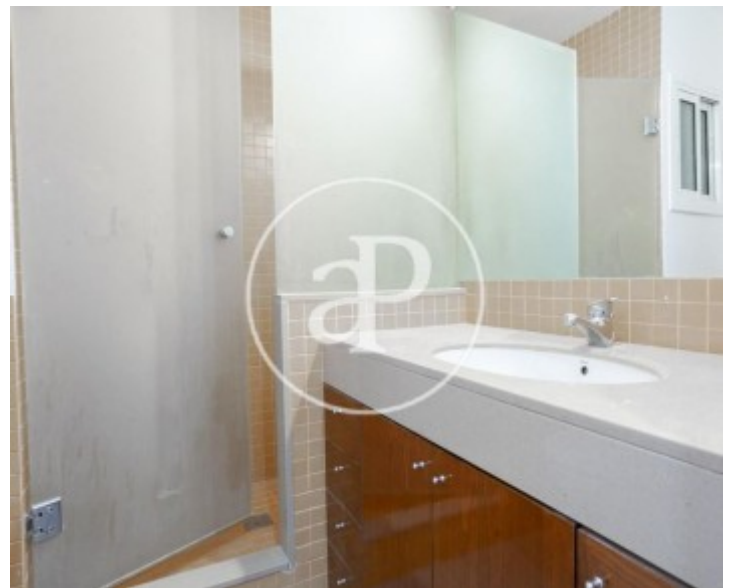

Eixample Esquerra, Barcelona

REF. AB1904026