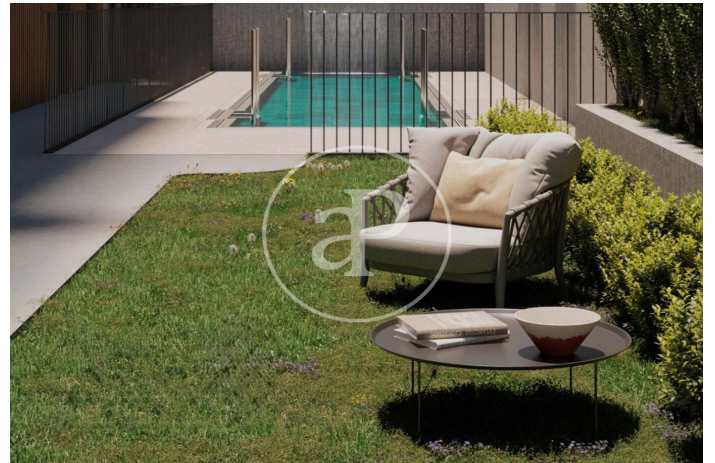

(Arturo Soria)

Ref: ONM2512002