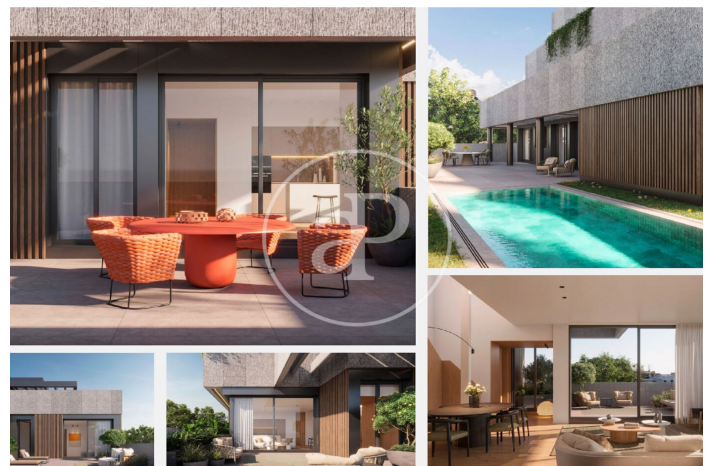

(Arturo Soria)

Ref: ONM2512002