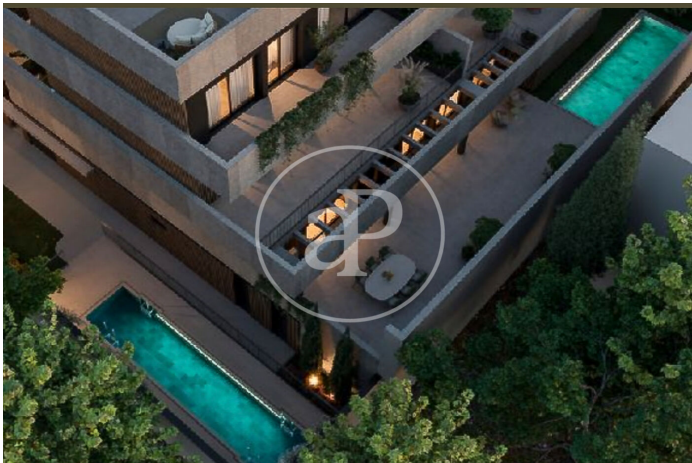

(Arturo Soria)

Ref: ONM2512002

The information about any property is not binding to any offer or contract. Any verbal or written declaration made by aProperties with regards to the value or condition of the property should not be considered accurate or factual. The pictures make reference to some parts of the property at the times that they were taken. The areas, dimensions and distances that are given are approximate and should be checked by the client. The images are computer generated and are just an approximate indication of the real appearance of the property; these may change at any time. The information with regards to the property may also change at any time.

Contact us today for more information or to arrange a viewing

Tel: 91 800 54 65 apropertiesmadrid@aproperties.es <https://www.aproperties.es>