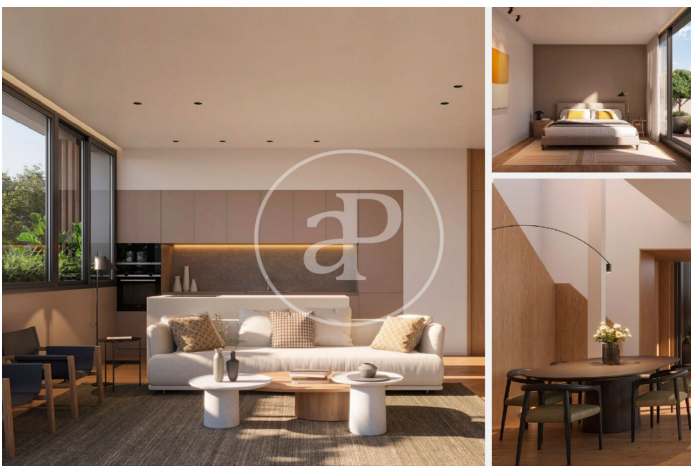

(Arturo Soria)

Ref: ONM2512002