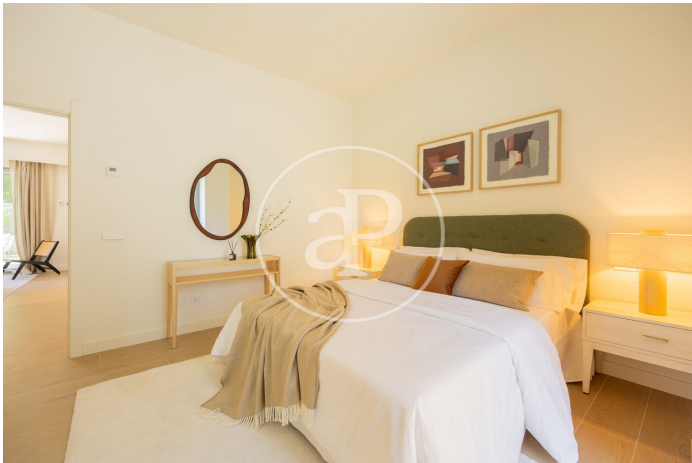

(Arturo Soria)

Ref: ONM2407001